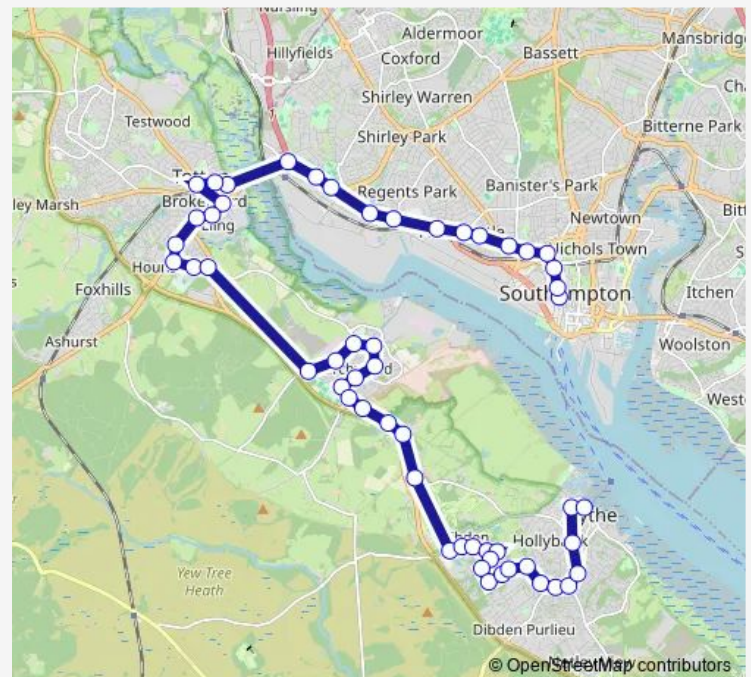

Applemore Tesco

Garden City

Veal's Lane

Route schedule

Pier — Albion Place

Monday 06:15-18:45

Tuesday 06:15-18:45

Wednesday 06:15-18:45

Thursday 06:15-18:45

Friday 06:15-18:45

Saturday 07:30-18:42

Sunday 09:25-16:10

Route info

Direction: Pier

Stops: 58

Trip Duration: 1 hour 0 min

Saturday 19:35

Sunday —

Route info

Direction: Pier

Stops: 40

Trip Duration: 0 hour 29 min

St Johns Church

The White Horse