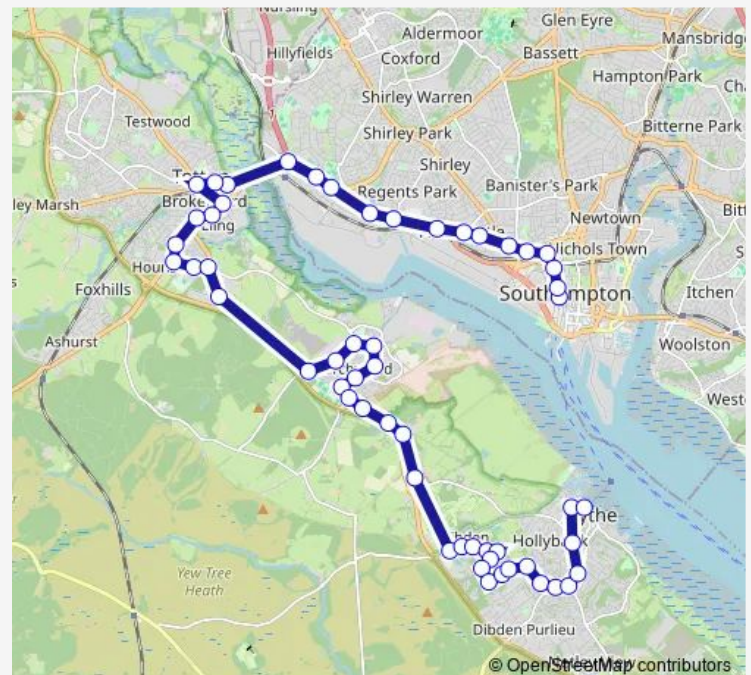

Bartram Road

Rushington Roundabout

Hounslow Avenue

Route schedule

Albion Place — Pier

Monday 06:20-18:40

Tuesday 06:20-18:40

Wednesday 06:20-18:40

Thursday 06:20-18:40

Friday 06:20-18:40

Saturday 06:55-18:40

Sunday 08:52-17:15

Route info

Direction: Albion Place

Stops: 55

Trip Duration: 1 hour 5 min

8 — Southampton - Hythe - Calshot

Jacobs Walk

Valley Road

Marchwood By-pass

Bulls Copse Road

Tavells Lane

Woodpecker Drive

Bury Road

Friday 19:35

Saturday 19:35

Sunday —

Route info

Direction: Pier

Stops: 39

Trip Duration: 0 hour 29 min

St Johns Church