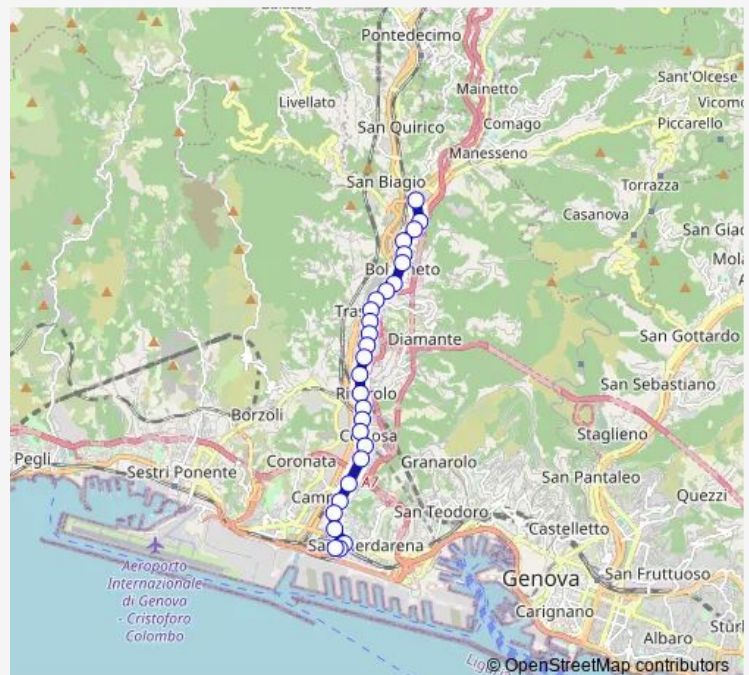

Reta 1/Giro DEL Vento

Reta 2/Vigili DEL Fuoco

Rissotto/Bolzaneto Fs

Route schedule

Avio/Fiumara — Morasso/Capolinea

Monday 06:17-20:22

Tuesday 06:17-20:22

Wednesday 06:17-20:22

Thursday 06:17-20:22

Friday 06:17-20:22

Saturday 06:18-20:17

Sunday 15:50-20:16

Route info

Direction: Avio/Fiumara

Stops: 25

Trip Duration: 0 hour 29 min

8 — Via Avio (S.P.d'Arena) - Via Morasso (Bolzaneto)

Pastorino/Piazza Savi

Colano/Ospedale Pastorino

Ferriere Bruzzo/Mercato

Morasso/Capolinea

Direction

Cornigliano 3/Massena — Pallavicini/Capolinea

14 stops

Route info

Direction: Avio/Fiumara

Stops: 5

Trip Duration: 0 hour 7 min

8 Bus time schedules and route maps are available in an offline PDF at busmaps.com. Use the busmaps.com website to see live bus times, train schedule or subway schedule, and step-by-step directions for all public transit in Genoa