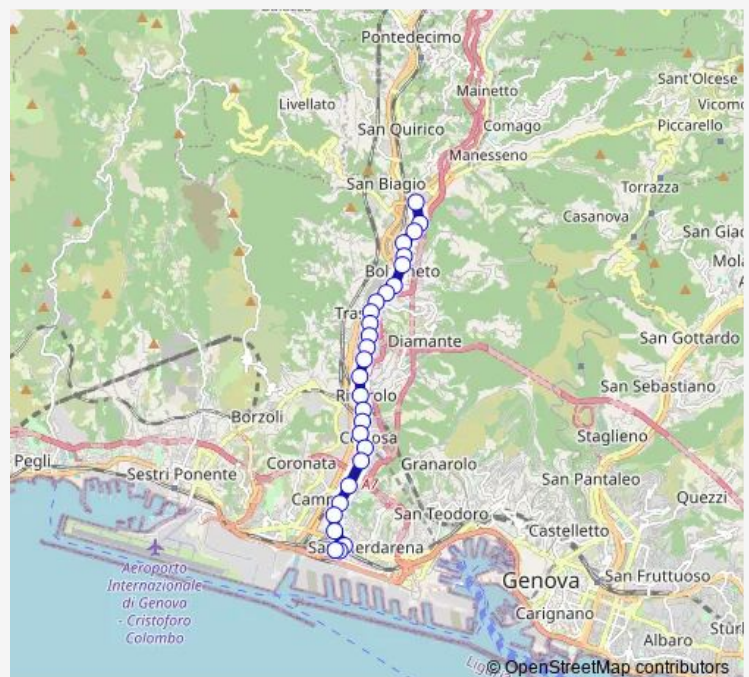

### Route schedule

Avio/Fiumara — Morasso/Capolinea

Monday 06:17-20:22

Tuesday 06:17-20:22

Wednesday 06:17-20:22

Thursday 06:17-20:22

Friday 06:17-20:22

Saturday 06:18-20:17

### Route info

Direction: Avio/Fiumara

Stops: 25

Trip Duration: 0 hour 30 min

8 — Via Avio (S.P.d'Arena) - Via Morasso (Bolzaneto)

Pastorino/Piazza Savi

Colano/Ospedale Pastorino

Ferriere Bruzzo/Mercato

## Route info

Direction: Pallavicini/Capolinea

Stops: 10

Trip Duration: 0 hour 7 min

**Route info**

Direction: Avio/Fiumara

Stops: 5

Trip Duration: 0 hour 5 min

8 Bus time schedules and route maps are available in an offline PDF at busmaps.com. Use the busmaps.com website to see live bus times, train schedule or subway schedule, and step-by-step directions for all public transit in Genoa