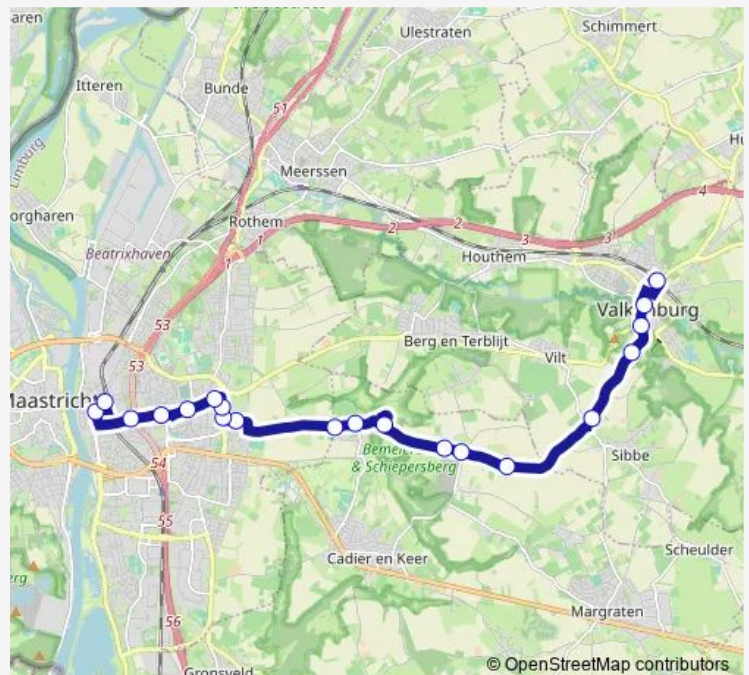

Valkenburg, Wilhelminalaan

Valkenburg, Station Valkenburg

Route schedule

Maastricht, Station Maastricht — Valkenburg, Station Valkenburg

Monday 05:44-22:35

Tuesday 05:44-22:35

Wednesday 05:44-22:35

Thursday 05:44-22:35

Friday 05:44-22:35

Saturday 06:44-22:35

Sunday 08:44-22:35

Route info

Direction: Maastricht, Station Maastricht

Stops: 20

Trip Duration: 0 hour 25 min

8 — Maastricht via Bemelen - Valkenburg

Direction

Valkenburg, Station Valkenburg — Maastricht, Station Maastricht

20 stops

[Open route schedule](#)

Valkenburg, Station Valkenburg

Valkenburg, Wilhelminalaan

Valkenburg, Grendelplein

Valkenburg, Steenkolenmijn