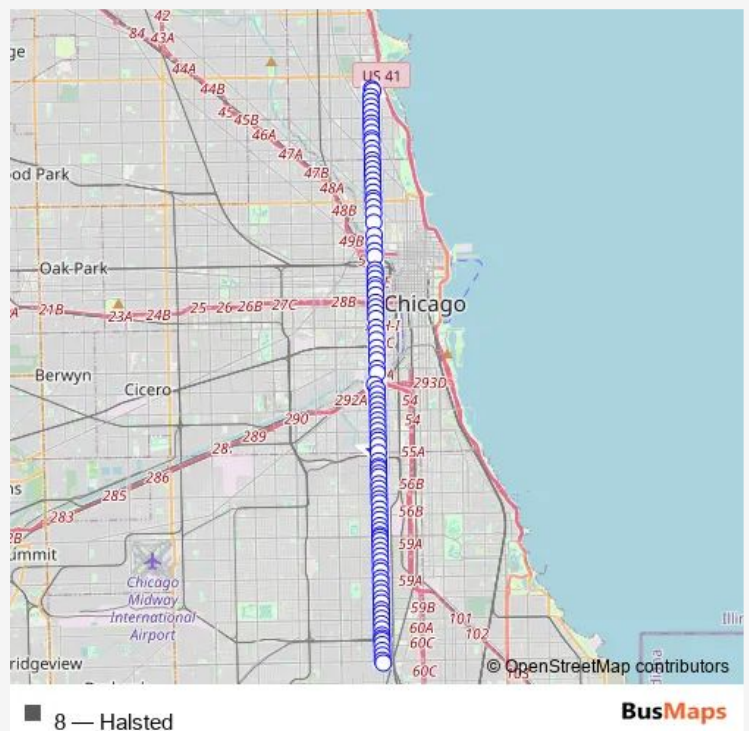

Halsted & 78th Street

Halsted & 77th Street

Halsted & 76th Street

Halsted & 75th Street

Halsted & 74th Street

Halsted & 73rd Street

Halsted & 72nd Street

Halsted & 71st Street

Halsted & 70th Street

Halsted & 69th Street

Halsted & 68th Street

Halsted & Marquette Rd

Halsted & 66th Street

Halsted & 65th Street

Halsted Green Line Station

Halsted & 63rd Street

Halsted & 63rd Parkway

Halsted & 61st Street

Halsted & 60th Street

Route schedule

Halsted & 79th Street Terminal — Halsted & Wave-land/Broadway Terminal

Monday	00:05-23:42
Tuesday	00:07-23:42
Wednesday	00:07-23:42
Thursday	00:07-23:42
Friday	00:07-23:42
Saturday	00:07-23:40
Sunday	00:05-23:41

Route info

Direction: Halsted & 79th Street Terminal

Stops: 103

Trip Duration: 1 hour 30 min

Halsted & 59th Street

Halsted & 58th Street

Halsted & 57th Street

Halsted & 56th Street