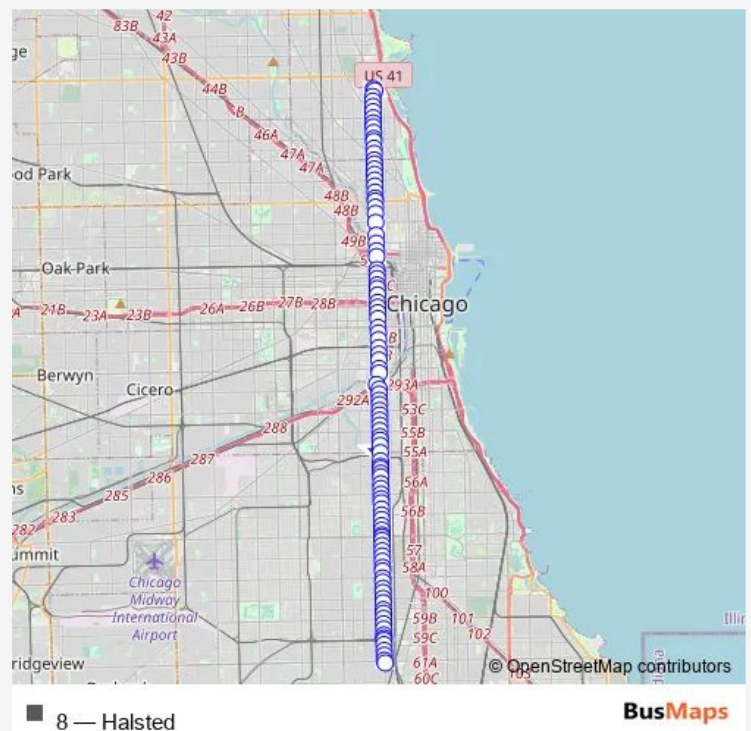

Halsted & 68th Street

Halsted & Marquette Rd

Halsted & 66th Street

Halsted & 65th Street

Halsted Green Line Station

Halsted & 63rd Street

Halsted & 63rd Parkway

Halsted & 61st Street

Halsted & 60th Street

### Route schedule

Halsted & 79th Street Terminal — Halsted & Wave-land/Broadway Terminal

Monday	00:05-23:42
Tuesday	00:07-23:42
Wednesday	00:07-23:42
Thursday	00:07-23:42
Friday	00:07-23:42
Saturday	00:07-23:40
Sunday	00:05-23:41

### Route info

Direction: Halsted & 79th Street Terminal

Stops: 103

Trip Duration: 1 hour 25 min

Halsted & 59th Street

Halsted & 58th Street

Halsted & 57th Street

Halsted & 56th Street