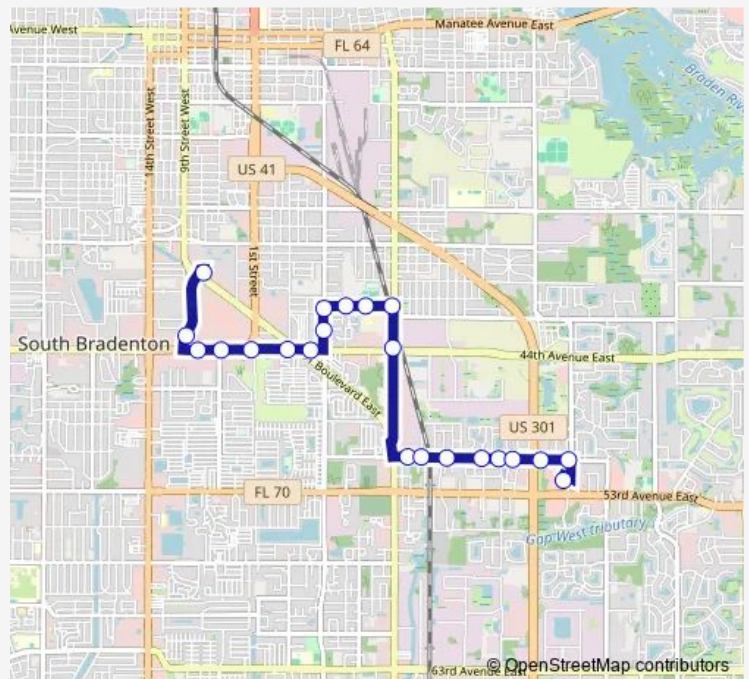

[Go to website](#)

**Direction**  
 Desoto Station — 30th ST E/53rd AVE E (Walmart)  
 22 stops  
[Open route schedule](#)

- Desoto Station
- 9TH ST W (MID Mall Area)
- Cortez RD W/9TH ST W
- Cortez RD W/5TH ST W
- Cortez RD W/1ST Street
- 44th AVE E/42nd ST E
- 44th AVE E/9TH ST E
- 9TH ST E/40th AVE E
- 9TH ST E/37th AVE E
- 37th AVE E/11th ST E (SE High)
- 37th AVE E/11th ST CT E
- 37th AVE E/15th ST E
- 15th ST E/44th AVE E
- 51st AVE E/16th ST E
- 51st AVE E/17th ST E
- 51st AVE E/19th CT E
- 51st AVE E/22nd ST CT E
- 51st AVE E/24th ST E
- 51st AVE E/25th ST E
- 51st AVE E/US 301 (Goodwill)
- 51st AVE E/30th ST E

**Route schedule**

Desoto Station — 30th ST E/53rd AVE E (Walmart)

Monday	06:05-18:35
Tuesday	06:05-18:35
Wednesday	06:05-18:35
Thursday	06:05-18:35
Friday	06:05-18:35
Saturday	06:05-18:35
Sunday	—

**Route info**

Direction: Desoto Station

Stops: 22

Trip Duration: 0 hour 18 min

8 — 8 Oneco

**Direction**

30th ST E/53rd AVE E (Walmart) — Desoto Station

51 stops

[Open route schedule](#)

## Route info

Direction: 30th ST E/53rd AVE E (Walmart)

Stops: 51

Trip Duration: 0 hour 35 min

Bayshore Gardens Pkwy/62nd DR W

US 41/Bayshore Gardens Pwy

US 41/60th AVE W

US 41/58th AVE W