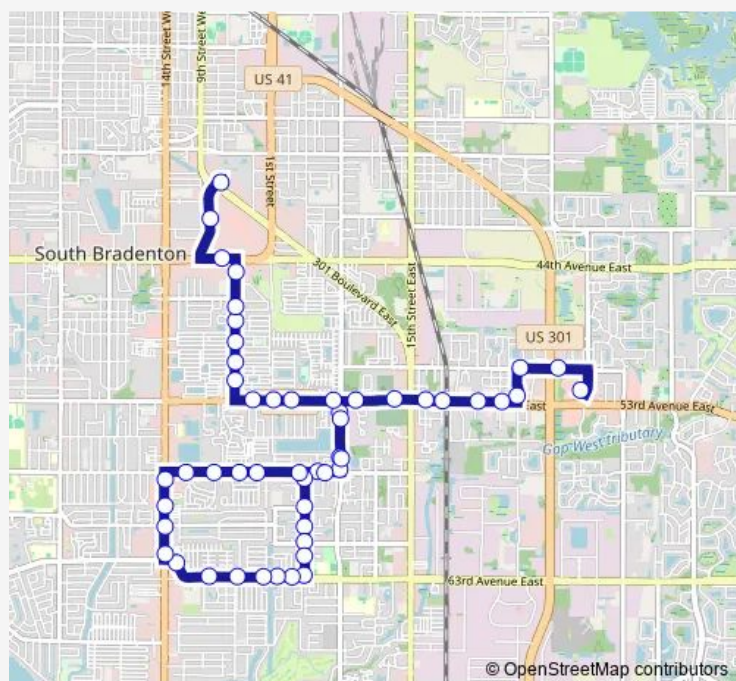

63rd Ave E/Coconut St E

Route schedule

30th St E/53rd Ave E (Walmart) — Desoto Station

Monday 06:25-18:53

Tuesday 06:25-18:53

Wednesday 06:25-18:53

Thursday 06:25-18:53

Friday 06:25-18:53

Saturday 06:25-18:53

Sunday —

Route info

Direction: 30th St E/53rd Ave E (Walmart)

Stops: 51

Route Duration: 0 hour 37 min

63rd Ave E/Pineapple St

63rd Ave W/Planter St (Plantation Village)

63rd Ave W/5th St W

63rd Ave W/8th St Ct W (Bayshore Windmill Village)

Bayshore Gardens Pkwy/Blvd (62nd Dr W)

US 41/Bayshore Gardens Pkwy (Presbyterian Villas)

US 41/60th Ave W

US 41/58th Ave W

US 41/57th Ave W

57th Ave W/Swan Dr

57th Ave W/Shady Ln (Swan Lake)

57th Ave Dr W / 4th St W

57th Ave W/2nd St Ct W

57th Ave E/5th St E

57th Ave E/7th St E

9th St E/56th Ave E (Manatee Springs)

9th St E/53rd Ave E (Winn Dixie)