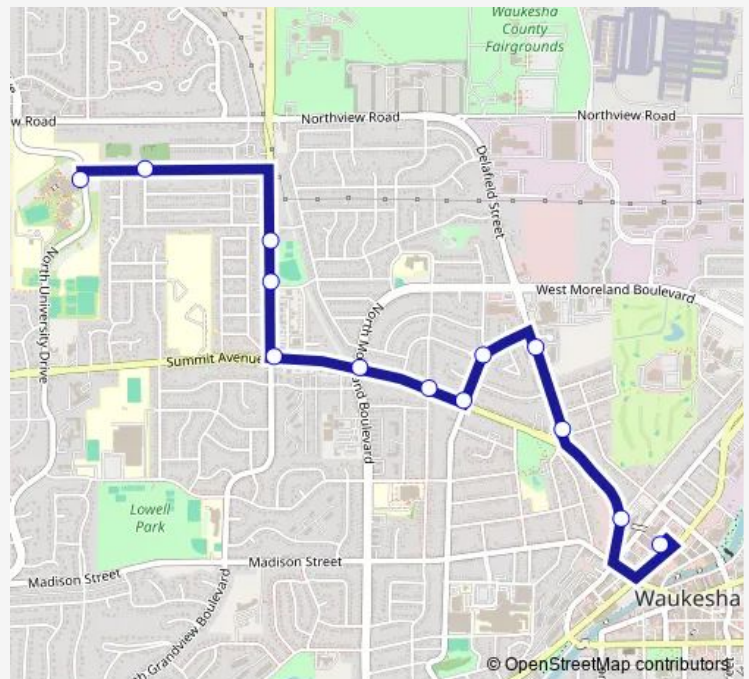

Summit Ave at Grandview Blvd.

Summit Avenue at N Moreland Boulevard

Summit Avenue at N Hine Avenue

W Washington Avenue at Summit Avenue

W Washington Avenue at W Cumberland

W Washington Avenue at Delafield Street

Delafield Street at Lemira Avenue

Delafield Street at Summit Avenue

200 Delafield Street

Transit Center Bay A

### Route schedule

University Of Wisconsin Milwaukee at Waukesha — Transit Center Bay A

Monday	05:36-18:26
Tuesday	05:36-18:26
Wednesday	05:36-18:26
Thursday	05:36-18:26
Friday	05:36-18:26
Saturday	—
Sunday	—

### Route info

Direction: University Of Wisconsin Milwaukee at Waukesha

Stops: 19

Trip Duration: 0 hour 14 min

**Direction**

undefined — undefined

0 stops

[Open route schedule](#)**Route schedule**