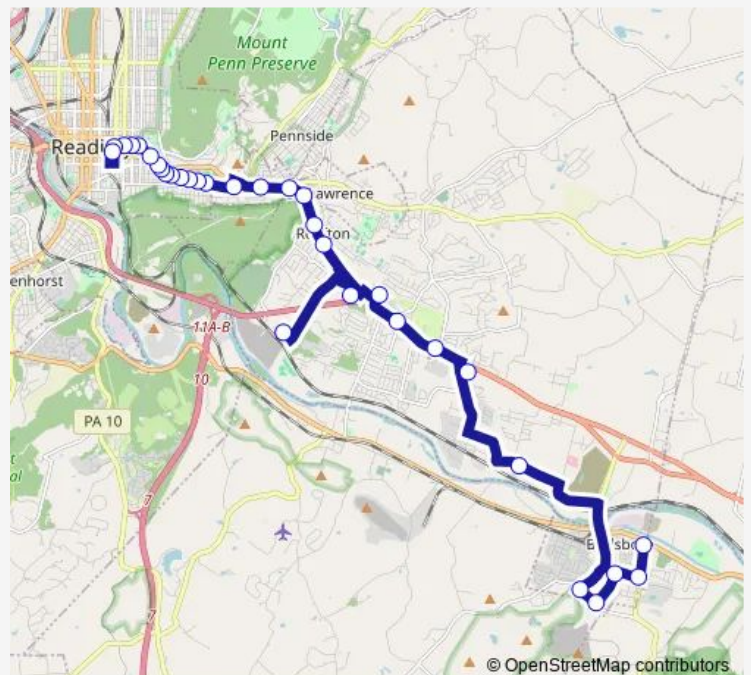

Wednesday 04:51-15:36

Thursday 04:51-15:36

Friday 04:51-15:36

Saturday 06:51

Sunday 10:51

Route info

Direction:

Stops: 0

Trip Duration: – min

Direction

Barta Transportation Center — Cheatnut St. & East 1st St.

33 stops

[Open route schedule](#)

Barta Transportation Center

9th St. & Penn St. Nearside-Nb

10th St. & Penn St. Farside Eb

Perkiomen Ave. & 17th St. Farside Eb

Perkiomen Ave. & 18th St. Nearside Eb

Perkiomen Ave. & 19th St. Farside Eb

Perkiomen Ave. & 20th St. Nearside Eb

Perkiomen Ave. & 21st St. Farside Eb

Perkiomen Ave. & 22nd St. Nearside Eb

Stops: 33

Trip Duration: 0 hour 50 min

Demoss Rd. & Gibraltar Rd. Farside Eb

Perkiomen Ave. & Lorane Rd. Farside Eb

Redners At Shelbourne Square Exeter

Walmart In Exeter

Lincoln Rd. & Vanguard Dr. Nearside Eb