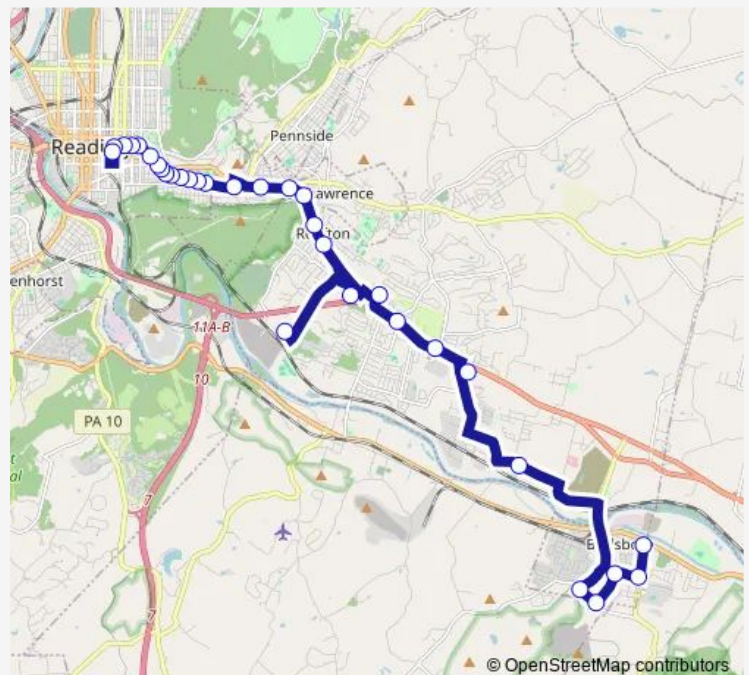

Perkiomen Ave. & 18th St. Nearside Eb

Perkiomen Ave. & 19th St. Farside Eb

Perkiomen Ave. & 20th St. Nearside Eb

Perkiomen Ave. & 21st St. Farside Eb

Perkiomen Ave. & 22nd St. Nearside Eb

Perkiomen Ave. & 24th St. Farside Eb

Perkiomen Ave. & 25th St. Farside Eb

Perkiomen Ave. & St Lawrence Near Eb

Perkiomen Ave. & Oley Trnpr Rd. Near Eb

Perkiomen Ave. & 34th St. Farside Eb

Perkiomen Ave. & 36th St. Nearside Eb

Route schedule

Barta Transportation Center — Cheatnut St. & East 1st St.

Monday 07:00-21:50

Tuesday 07:00-21:50

Wednesday 07:00-21:50

Thursday 07:00-21:50

Friday 07:00-21:50

Saturday 08:15-21:50

Sunday 11:00-18:00

Route info

Direction: Barta Transportation Center

Stops: 33

Trip Duration: 0 hour 50 min

8 — Reiffton/Shelbourne/Birdsboro

Perkiomen Ave. & 39th St. Nearside Eb

Perkiomen Ave. At Sheetz Eb

Bosco's East In Exeter

Target In Exeter Commons Eb