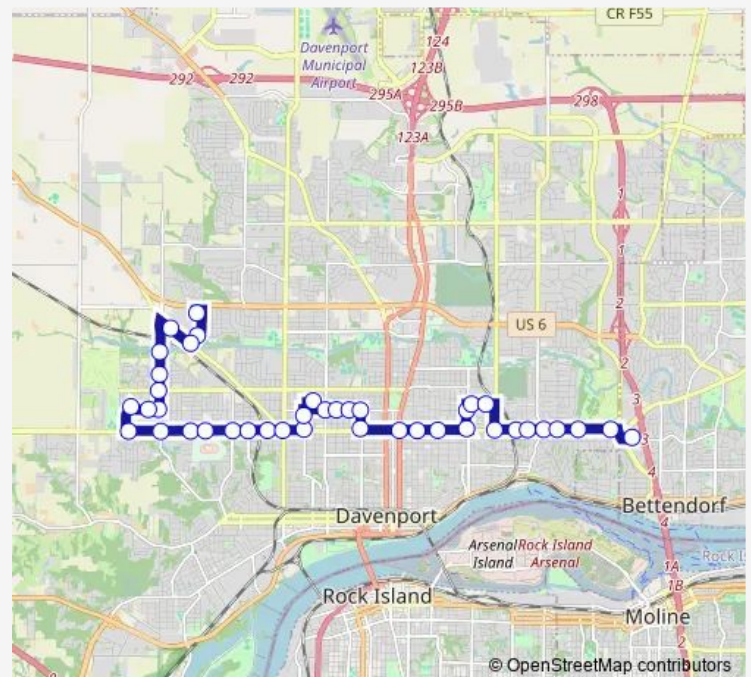

Genesis Medical Center

Route schedule

West Walmart — Burlington Coat Factory

Monday	05:25-18:25
Tuesday	05:25-18:25
Wednesday	05:25-18:25
Thursday	05:25-18:25
Friday	05:25-18:25
Saturday	05:25-18:25
Sunday	—

Route info

Direction: West Walmart

Stops: 41

Trip Duration: 0 hour 46 min

8 — Green

Lombard & Marquette (S)

Lombard & Myrtle

Lombard & Warren (S)

St. Ambrose (NW/Southbound)

St. Ambrose (SW/Southbound)

Locust & Brady (S)

Locust & Iowa (S)

Locust & Grand (S)

Bridge & Locust

Bridge & High (E)

Genesis East (South)

Direction: Burlington Coat Factory

Stops: 38

Trip Duration: 0 hour 44 min

Locust & Cedar (N)

Locust & Lincoln (N)

Locust & Valley Fairgrounds (N)

Locust & Clark (N)

Locust & Fairmount