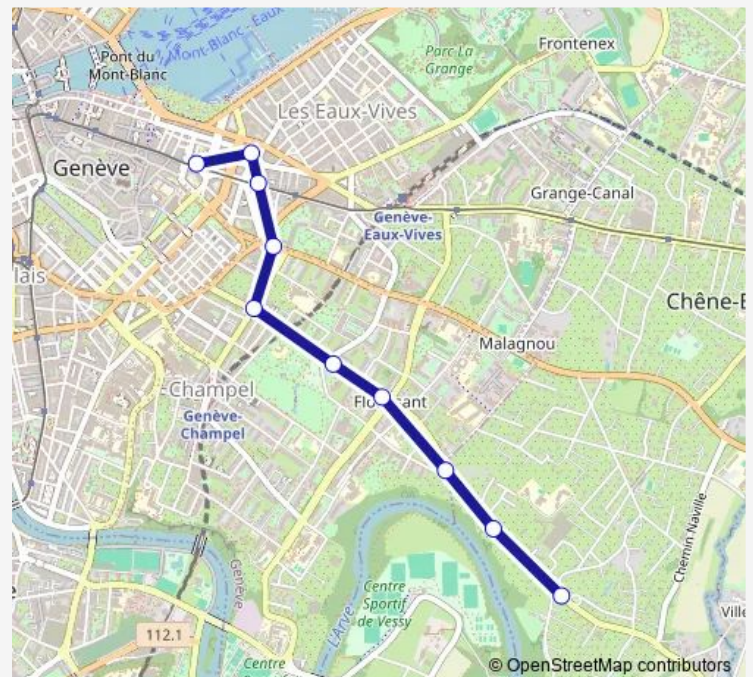

Route schedule

Chêne-Bougeries, Conches place — Genève, Rive

Monday 17:37-20:35

Tuesday 17:37-20:35

Wednesday 17:37-20:35

Thursday 17:37-20:35

Friday 17:37-20:35

Saturday —

Sunday —

Route info

Direction: Chêne-Bougeries, Conches place

Stops: 10

Trip Duration: 0 hour 12 min

Direction

Genève, Rive — Chêne-Bougeries, Conches place

9 stops

[Open route schedule](#)

Genève, Rive

Genève, Tranchées

Genève, Florissant

Genève, Contamines

Genève, Krieg

Genève, Aubert

Genève, Velours

Friday 17:50-20:47

Saturday —

Sunday —

Route info

Direction: Genève, Rive

Stops: 9

Trip Duration: 0 hour 10 min

Direction