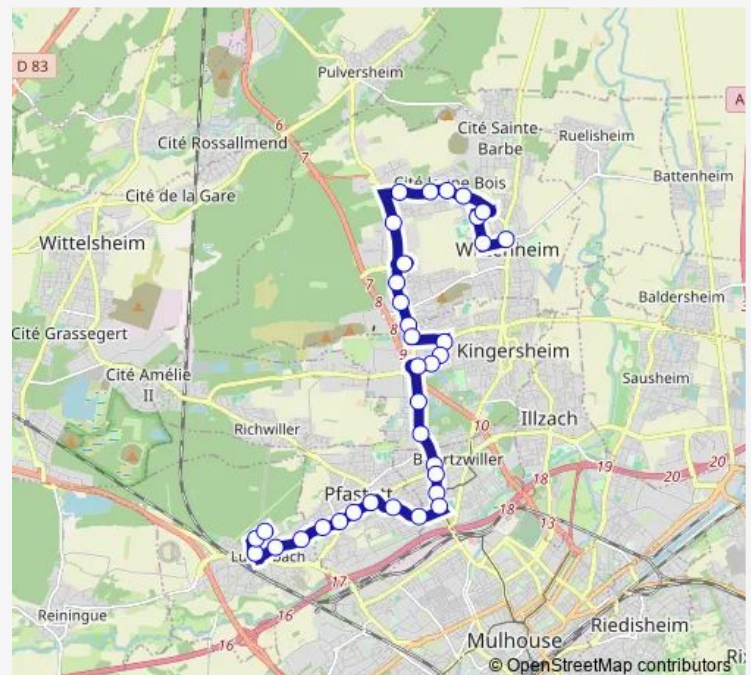

Saturday 06:59-22:13

Sunday 21:39-22:14

Route info

Direction: Chevreuils

Stops: 26

Trip Duration: 0 hour 29 min

8 — Chevreuils - Pôle 430/Place de Thiers

Lys

Muguet

Ecole Anna

Angle

Pole 430

Direction

Place DE Thiers — Chevreuils

35 stops

[Open route schedule](#)

Stops: 35

Trip Duration: 0 hour 33 min

Pole 430

ILE DE France

Lorraine

Resistance

Vendee

Languedoc