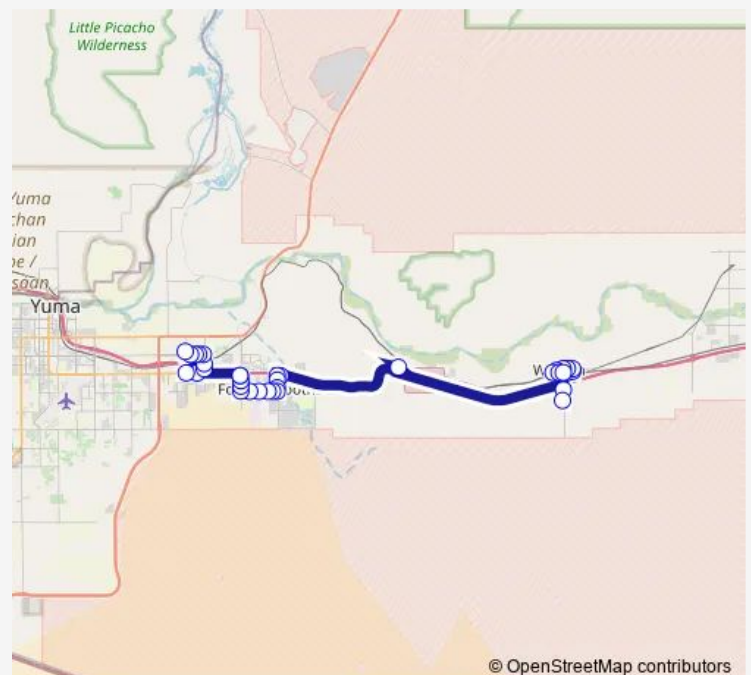

40th Street @ Across Bonnie Avenue

40th Street @ Across Cassidy Drive

Foothills Boulevard @ 40th Steet

Foothills Boulevard @ 38th Place

Route schedule

Awc, Nau, UA Parking Lot — Arizona Avenue @ William Street

Monday 14:57

Tuesday 14:57

Wednesday 14:57

Thursday 14:57

Friday 14:57

Saturday —

Sunday —

Route info

Direction: Awc, Nau, UA Parking Lot

Stops: 37

Trip Duration: 0 hour 58 min

8 — Gold Route 8 - Interstate 8/Wellton

Foothills Boulevard @ Tiffany Lane

Foothills Boulevard @ 34th Street

Yuma County Library Foothills Branch

Sunday —

Route info

Direction: Arizona Avenue @ William Street

Stops: 36

Trip Duration: 0 hour 57 min

Fortuna Road @ 35th Place

Fortuna Road @ South Frontage Road

South Frontage Road @ Fortuna Road