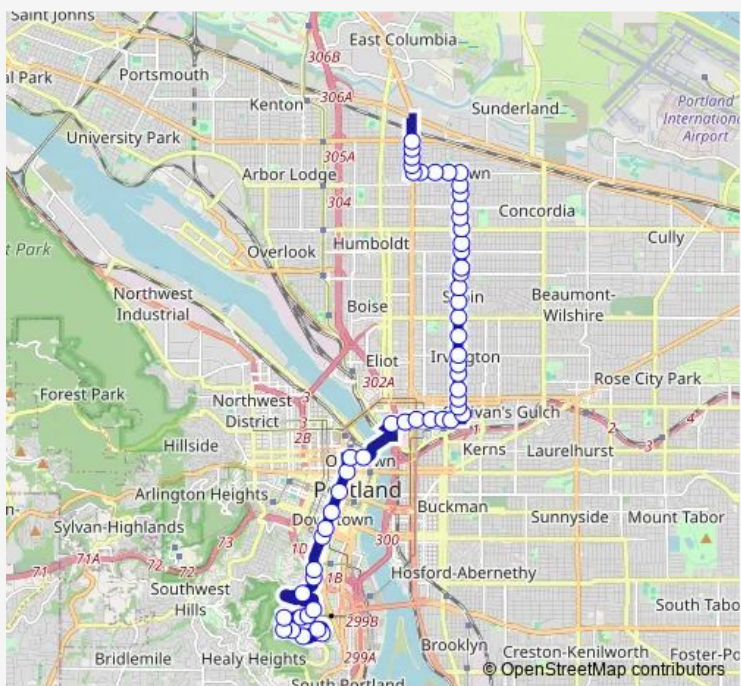

Bus 8 Jackson Park/NE 15th

[Go to website](#)

Direction
 NE M L King & Russet — SW Sam Jackson Pk & Ohsu
 53 stops
[Open route schedule](#)

- NE M L King & Russet
- NE M L King & Holland
- NE M L King & Morgan
- NE M L King & Bryant
- NE Dekum & 6th
- NE Dekum & Durham
- NE Dekum & Dean
- NE 15th & Junior
- NE 15th & Rosa Parks Way
- NE 15th & Holman
- NE 15th & Ainsworth
- NE 15th & Jarrett
- NE 15th & Killingsworth
- NE 15th & Sumner
- NE 15th & Alberta
- NE 15th & Going
- NE 15th & Prescott
- NE 15th & Mason
- NE 15th & Failing
- NE 15th & Fremont
- NE 15th & Siskiyou

Route info
 Direction: NE M L King & Russet
 Stops: 53
 Trip Duration: 0 hour 56 min

8 — Jackson Park/NE 15th **BusMaps**

NE 15th & Knott

NE 15th & Brazee

NE 15th & Thompson

NE 15th & Tillamook

NE 15th & Weidler

Route info

Direction: SW US Veterans Hosp Rd & Bldg 16

Stops: 54

Trip Duration: 0 hour 58 min

NE Multnomah & 13th

NE 16th & Multnomah

NE 15th & Halsey

NE 15th & Broadway

NE M L King & Holland

8 Bus time schedules and route maps are available in an offline PDF at busmaps.com. Use the busmaps.com website to see live bus times, train schedule or subway schedule, and step-by-step directions for all public transit in Portland