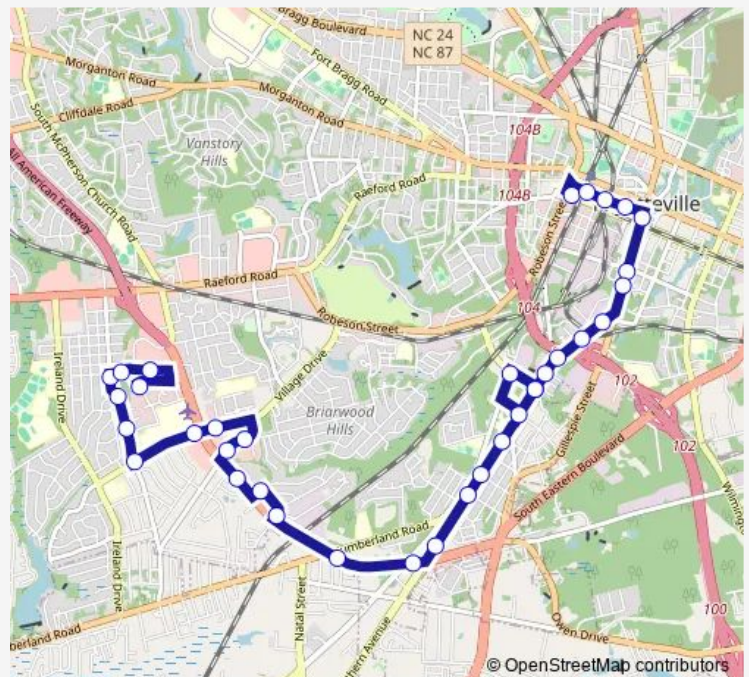

Owen Dr/Cumberland Rd

Route schedule

505 Franklin St — Walter Reed Rd/Sandhurstdr

Monday 06:30-18:30

Tuesday 06:30-18:30

Wednesday 06:30-18:30

Thursday 06:30-18:30

Friday 06:30-18:30

Saturday 08:30-18:30

Sunday 09:30-18:30

Route info

Direction: 505 Franklin St

Stops: 35

Trip Duration: 0 hour 30 min

Owen Dr/Poinciana Ln

Coronada Parkway/Poinciana Ln

Owen Dr/Briar Cir

Boone Trail Ext/Owen Dr

Boone Trail Ext/Quiet Cove

Village Dr/Metro Medical Dr

Village Dr/CFV Er

Village Dr/Roxie Ave

Roxie Ave/Thomas Ave

Roxie Ave/Elizabeth Dr

Tuesday 07:00-19:00

Wednesday 07:00-19:00

Thursday 07:00-19:00

Friday 07:00-19:00

Saturday 09:00-18:00

Sunday 10:00-18:00

Route info

Direction: Walter Reed Rd/Sandhurstdr