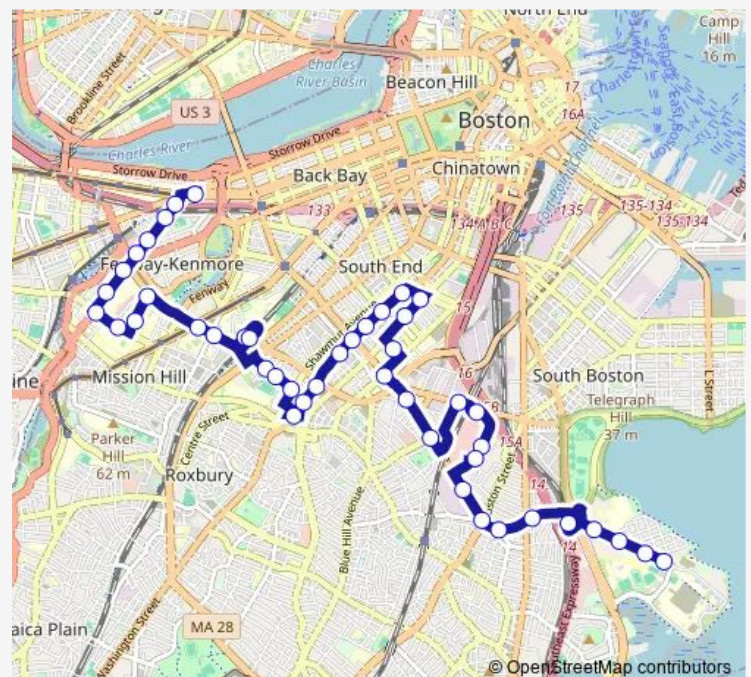

### Route schedule

Kenmore — Mt Vernon St opp South Point Dr

Monday 05:30-00:30<sup>+1</sup>

Tuesday 05:30-00:20<sup>+1</sup>

Wednesday 05:30-00:28<sup>+1</sup>

Thursday 05:30-00:20<sup>+1</sup>

Friday 05:30-00:20<sup>+1</sup>

### Route info

Direction: Kenmore

Stops: 41

Trip Duration: 0 hour 40 min

8 — Harbor Point - Kenmore Station

Washington St @ Massachusetts Ave

Washington St @ Worcester St

Washington St @ E Newton St

Washington St @ Mystic St

Harrison Ave opp Plympton St

Harrison Ave @ E Brookline St

91 E Concord St

Massachusetts Ave @ Albany St

Massachusetts Ave @ Island St

Massachusetts Ave @ Magazine St

Massachusetts Ave opp Newmarket Station