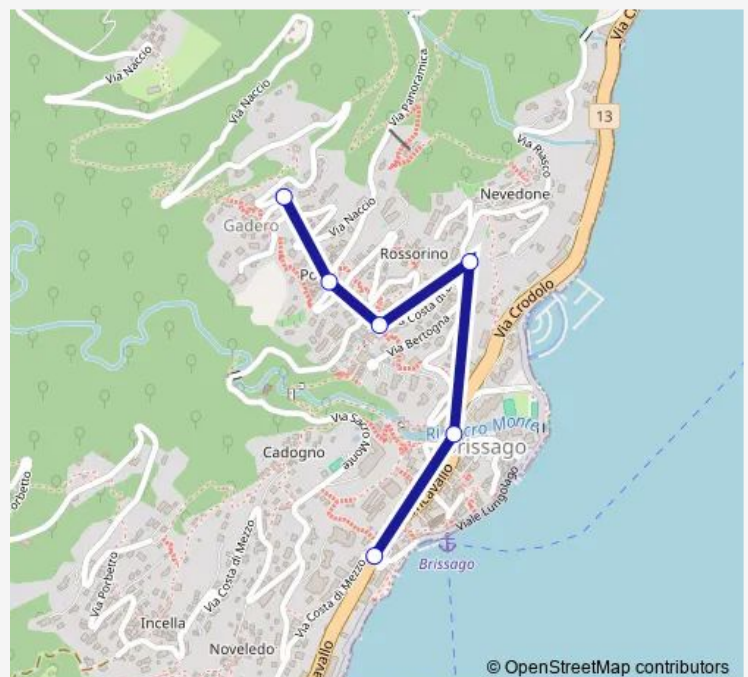

Direction

Brissago, Posta — Brissago, Gadero

6 stops

[Open route schedule](#)

Brissago, Posta

Brissago, Municipio

Brissago, Nevedone

Brissago, Cartogna

Brissago, Porta

Brissago, Gadero

Route schedule

Brissago, Posta — Brissago, Gadero

Monday 09:00-18:00

Tuesday 09:00-18:00

Wednesday 09:00-18:00

Thursday 09:00-18:00

Friday —

Saturday —

Sunday —

Route info

Direction: Brissago, Posta

Stops: 6

Trip Duration: 0 hour 10 min

Direction

Brissago, Piodina Paese — Brissago, Posta

6 stops

[Open route schedule](#)

Brissago, Piodina Paese

Piodina

Brissago, Cagetto

Brissago, S. Giorgio

Brissago, Piazza del Sole