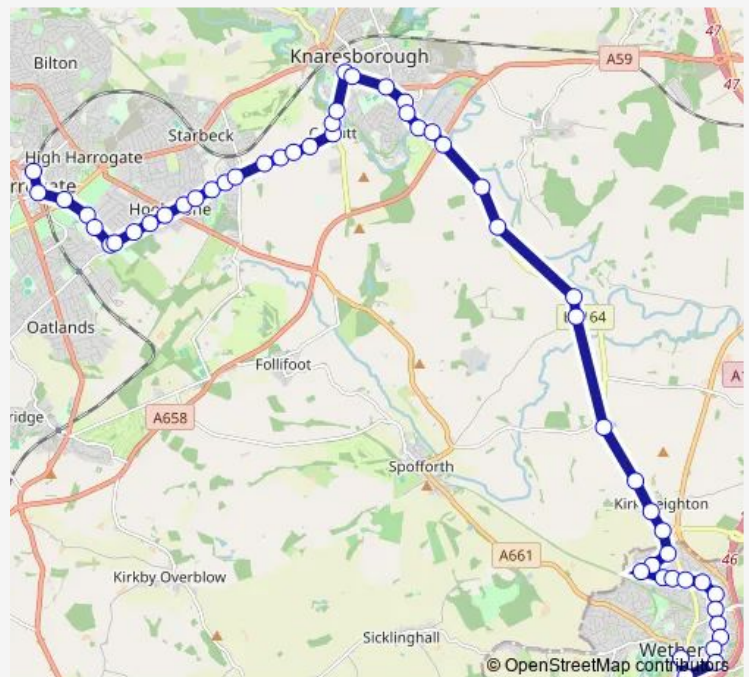

Mark Lane

Schoolhouse Terrace

Appletree House

Route schedule

Wetherby Bus Stn A — Bus Station

Monday 09:55-17:15

Tuesday 09:55-17:15

Wednesday 09:55-17:15

Thursday 09:55-17:15

Friday 09:55-17:15

Saturday 09:55-17:15

Sunday —

Route info

Direction: Wetherby Bus Stn A

Stops: 54

Trip Duration: 0 hour 52 min

Wetherby Road

Aspin Park School

Princess Drive

Bus Stn Stand C

Mother Shiptons

Village Hall

Union Inn

Beech Villas