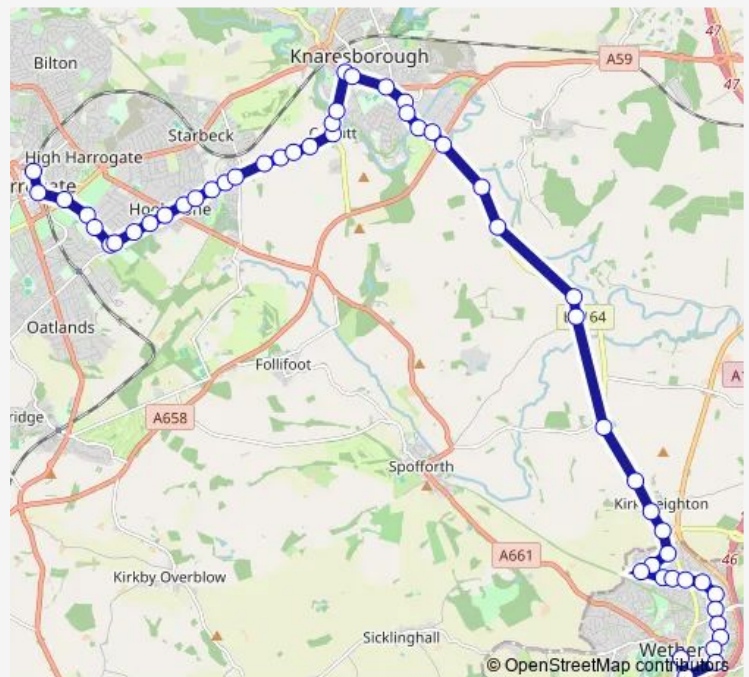

### Route schedule

Wetherby Bus Stn A — Bus Station

Monday 09:55-17:15

Tuesday 09:55-17:15

Wednesday 09:55-17:15

Thursday 09:55-17:15

Friday 09:55-17:15

Saturday 09:55-17:15

### Route info

Direction: Wetherby Bus Stn A

Stops: 54

Trip Duration: 0 hour 52 min

■ 8 — Harrogate - Wetherby

Wincote

Fieldfoot

Scalibar Farm