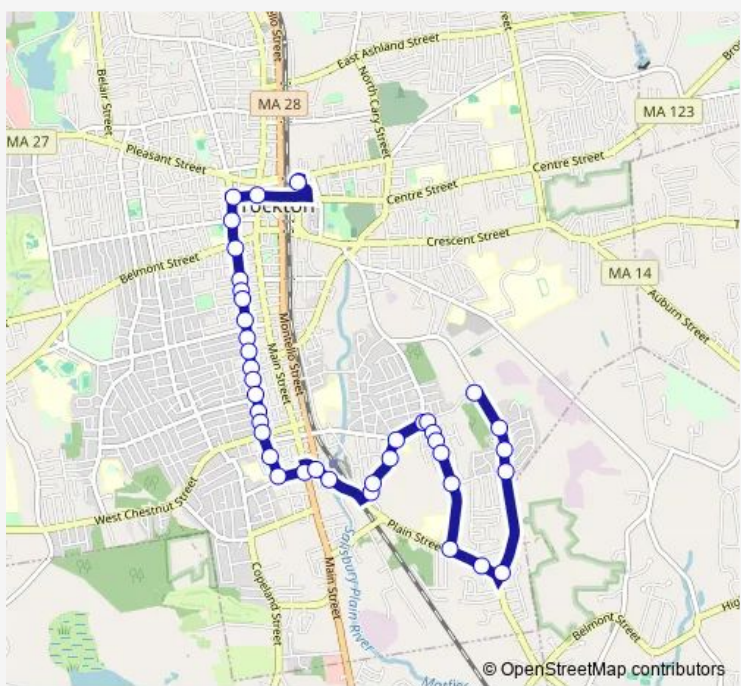

Bus 8 Southfield via Warren & Plain Street

[Go to website](#)

Direction
 Edson St and East St — BAT Center
 29 stops
[Open route schedule](#)

- Edson St and East St
- Edson St and Wallace St
- Summer St and Snell Dr
- Summer St and Perkins Ave
- Summer St and Coral St
- Summer St and South Leyden St
- Otto St and Auburn St
- Campello Mbta Station
- Keith Ave and Main St
- Keith Ave and Warren Ave
- Warren Ave and Rutland Sq
- Warren St and Wilkins Pl
- Warren Ave and West Chestnut St
- Warren Ave and Calmar St
- Warren and Nilsson St
- Warren Ave and Tribou St
- Warren Ave and Sheppard St
- Warren Ave and David St
- Warren Ave and Florence St
- Warren Ave and Central Sq
- Warren Ave and Dover St

Route schedule
 Edson St and East St — BAT Center

Monday	06:00-21:00
Tuesday	06:00-21:00
Wednesday	06:00-21:00
Thursday	06:00-21:00
Friday	06:00-21:00
Saturday	06:40-20:30
Sunday	07:40-17:30

Route info
 Direction: Edson St and East St
 Stops: 29
 Trip Duration: 0 hour 25 min

8 — Southfield via Warren & Plain Street **BusMaps**

Warren Ave and Winthrop St

Warren Ave and West Park St

Warren Ave and Belmont St

Belmont St and Cottage St

Main St and Crescent St

Main St and Church St

Centre Street and Montello Street

Direction: BAT Center

Stops: 39

Trip Duration: 0 hour 25 min

Summer St and Perkins Ave

Summer St and Baker St

Summer St and Carl Ave

Carl Ave and Bristol Ave

Carl Ave and Litch Field