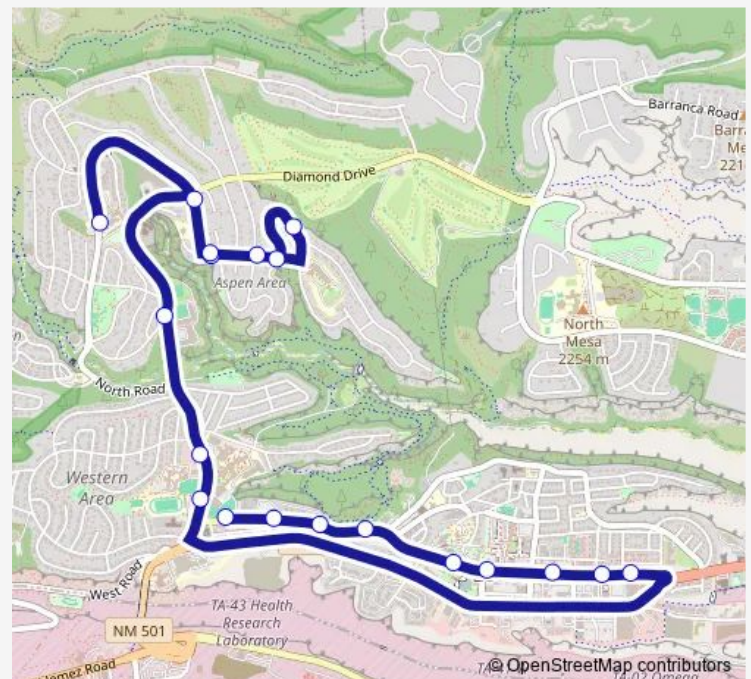

Villa St & 34th St S

Villa & 33rd

Villa St & 35th St N

Villa St & 37th St Inbound

38th St & Diamond Dr Inbound

Diamond Dr & Sycamore St Inbound

Diamond & Sandia

Diamond Dr & Sullivan Field Inbound

Central & 6th

Central Ave & 9th St Inbound

Central & Municipal

Central Ave & 20th St

Central & Mesa Library

Canyon Rd & Aquatic Center Inbound

Canyon Rd & Canyon Village Apts Inbound

Canyon Rd & Catholic Church Inbound

Canyon & Diamond

Route schedule

North Rd & Mountain Elem — Canyon & Diamond

Monday 15:30

Tuesday 15:30

Wednesday 12:05-12:13

Thursday 12:05-15:30

Friday 12:05-15:30

Saturday —

Sunday —

Route info

Direction: North Rd & Mountain Elem

Stops: 19

Trip Duration: 0 hour 26 min

8 — North Community Express

8 Bus time schedules and route maps are available in an offline PDF at busmaps.com. Use the busmaps.com website to see live bus times, train schedule or subway schedule, and step-by-step directions for all public transit in Los Alamos