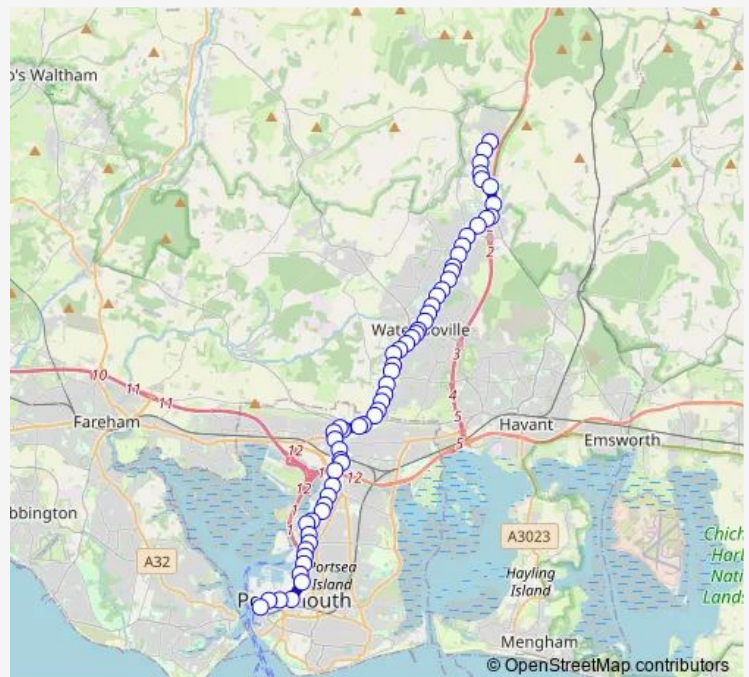

Mother Shipton

Mountbatten Centre

Gladys Avenue

Magdalen Road

Doyle Avenue

Oakwood Road

Hilsea Crescent

Hilsea Lido

King George Playing Fields

Health Centre

First Avenue

Route schedule

The Hard Interchange — Drift Road Shops

Monday 04:25-23:38

Tuesday 04:25-23:38

Wednesday 04:25-23:38

Thursday 04:25-23:38

Friday 00:08-23:38

Saturday 00:08-23:38

Sunday 06:40-23:10

Route info

Direction: The Hard Interchange

Stops: 60

Trip Duration: 0 hour 50 min

8 — The Hard - Clanfield

BusMaps

QA Hospital Main

QA Hospital North

Orkney Road

Chalkridge Road

Cliffdale Gardens

The George