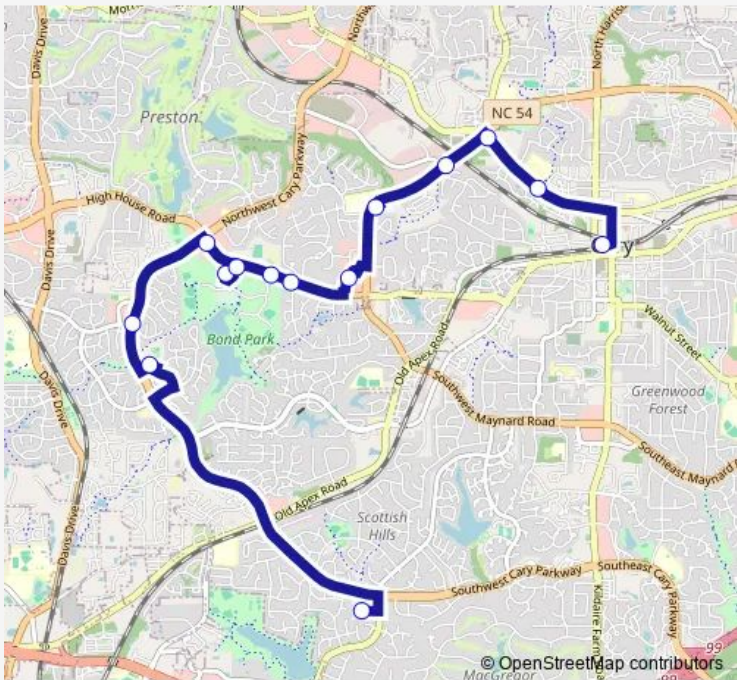

Bus 8 Cary Parkway

[Go to website](#)

Direction
 REX Wellness Center — Cary Depot North Platform
 14 stops
[Open route schedule](#)

- REX Wellness Center
- Taylor Family Ymca
- SW Cary Parkway at Bebington Drive
- High House Rd at SW Cary Pkwy
- Cary Senior Center at Bond Park
- Maury O'Dell Place at Bond Park Community Center
- High House Rd at Bond Park Dr Ib
- High House Rd at Castalia Dr Ib
- Maynard Crossing Shopping Center (East Platform)
- NW Maynard Rd at Weatherstone Spring
- NW Maynard Rd at Carrousel Ln
- Chapel Hill Rd at NW Maynard Rd Ib
- Chapel Hill Rd at Boundary/Northwoods Greenway Ib
- Cary Depot North Platform

Route info
 Direction: REX Wellness Center
 Stops: 14
 Trip Duration: 0 hour 33 min

8 — Cary Parkway **BusMaps**

Direction

Cary Depot North Platform — REX Wellness Center

10 stops

[Open route schedule](#)

Cary Depot North Platform

SW Cary Parkway at the Fresh Market

Taylor Family Ymca

REX Wellness Center

Route schedule

Cary Depot North Platform — REX Wellness Center

Monday 08:30-15:30

Tuesday —

Wednesday —

Thursday 08:30-15:30

Friday —

Saturday 08:30-15:30

Sunday —

Route info

Direction: Cary Depot North Platform

Stops: 10

Trip Duration: 0 hour 27 min