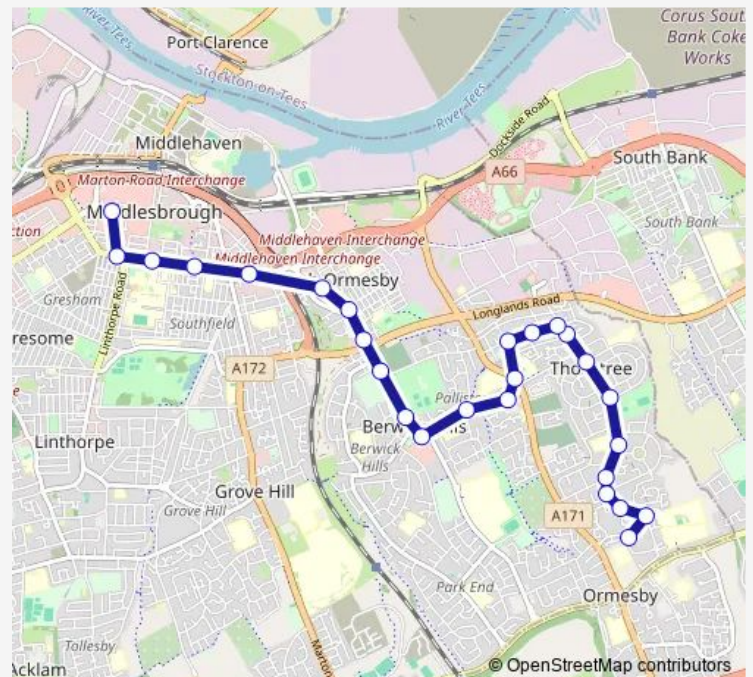

Barrass Grove

Beresford Buildings

Loxley Road

Route schedule

Bus Station Stand 10 — The Vaughan Shopping Centre

Monday 07:30-21:45

Tuesday 07:30-21:45

Wednesday 07:30-21:45

Thursday 07:30-21:45

Friday 07:30-21:45

Saturday 08:00-21:45

Sunday 10:15-18:45

Route info

Direction: Bus Station Stand 10

Stops: 26

Trip Duration: 0 hour 29 min

8 — Middlesbrough - Netherfields

BusMaps

Primary School

Shrewsbury Road

Durnford Road

The Greenway South End

The Vaughan Shopping Centre

Direction

Wednesday 06:04-22:09

Thursday 06:04-22:09

Friday 06:04-22:09

Saturday 07:35-22:09

Sunday 08:42-19:09

Route info

Direction: The Vaughan Shopping Centre

Stops: 26