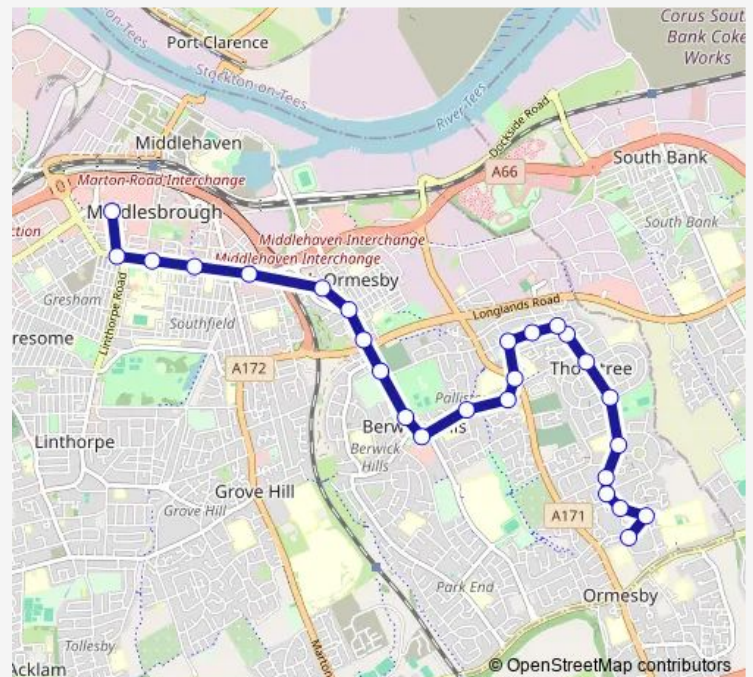

Barrass Grove

Beresford Buildings

Loxley Road

Route schedule

Bus Station Stand 10 — The Vaughan Shopping Centre

Monday 07:30-21:45

Tuesday 07:30-21:45

Wednesday 07:30-21:45

Thursday 07:30-21:45

Friday 07:30-21:45

Saturday 08:00-21:45

Sunday 10:15-18:45

Route info

Direction: Bus Station Stand 10

Stops: 26

Trip Duration: 0 hour 29 min

■ 8 — Middlesbrough - Netherfields

BusMaps

Primary School

Shrewsbury Road

Durnford Road

The Greenway South End

The Vaughan Shopping Centre

Direction

Wednesday 06:04-22:09

Thursday 06:04-22:09

Friday 06:04-22:09

Saturday 07:35-22:09

Sunday 08:42-19:09

Route info

Direction: The Vaughan Shopping Centre

Stops: 26