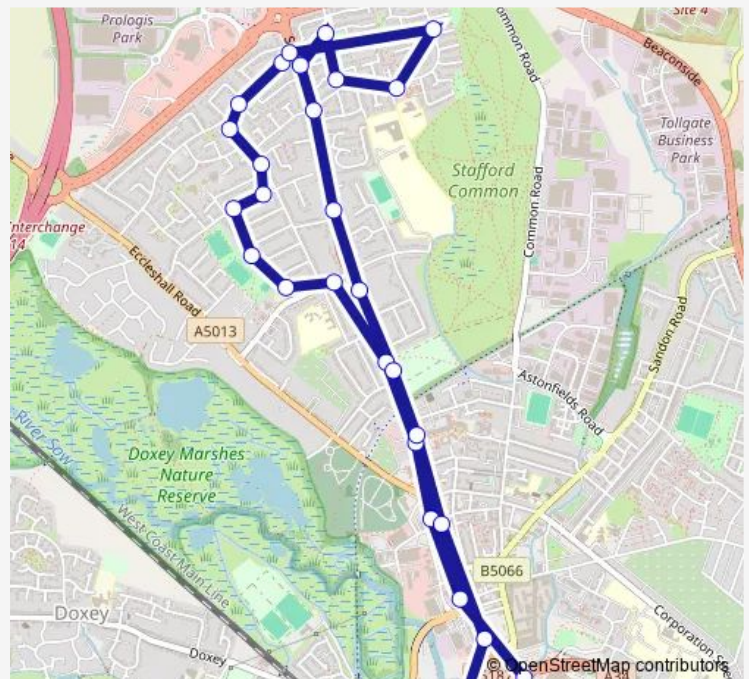

Bus 8 Stafford - Parkside - Redhill - Stafford

[Go to website](#)

Direction

Gaol Square — Chell Road

25 stops

[Open route schedule](#)

Gaol Square

St Patricks Street

Greyfriars Way

Northfield Village

The Common

Young Avenue

Holmcroft Road

Hawke Road

Second Avenue

First Avenue

Gough Close

Trinity Rise

Hazel Grove

Stone Road

Crab Lane

Redhill Business Park

Crab Lane

Redhill

Gordon Avenue

North Avenue

The Common

Route schedule

Gaol Square — Chell Road

Monday 11:13-12:33

Tuesday 11:13-12:33

Wednesday 11:13-12:33

Thursday 11:13-12:33

Friday 11:13-12:33

Saturday —

Sunday —

Route info

Direction: Gaol Square

Stops: 25

Trip Duration: 0 hour 30 min

8 — Stafford - Parkside - Redhill - Stafford