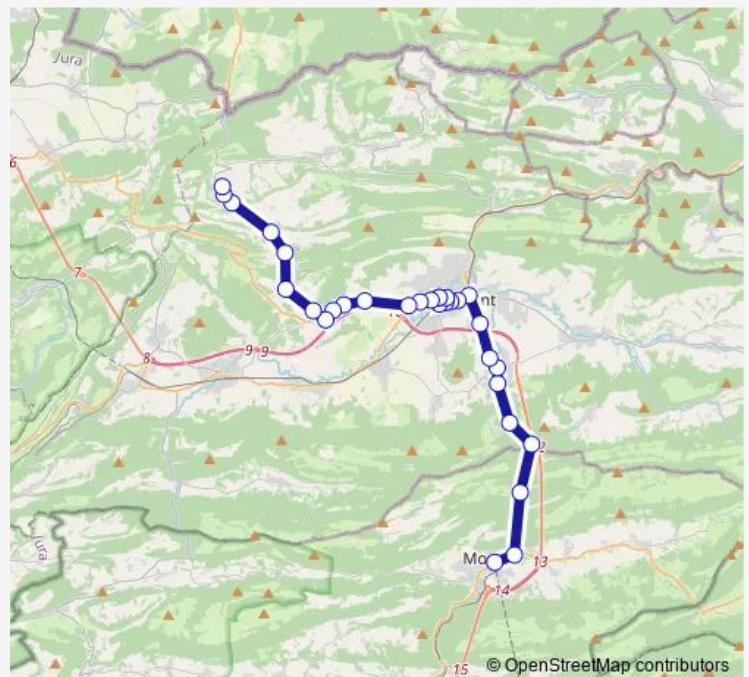

Monday 07:45

Tuesday 07:45

Wednesday 07:45

Thursday 07:45

Friday 07:45

Saturday —

Sunday —

Route info

Direction:

Stops: 0

Trip Duration: — min

■ 8 — B 8

Direction

undefined — undefined

0 stops

[Open route schedule](#)

Sunday —

Route info

Direction: Bourrignon, poste

Stops: 30

Trip Duration: 0 hour 52 min

Courrendlin, écoles

Choindez, gare

Choindez, La Verrerie

Monday	10:06-17:36
Tuesday	17:36
Wednesday	10:06-17:36
Thursday	10:06-17:36
Friday	10:06-17:36
Saturday	10:06-17:36
Sunday	10:06-17:36

Route info

Direction:

Stops: 0

Trip Duration: – min

Direction

undefined — undefined