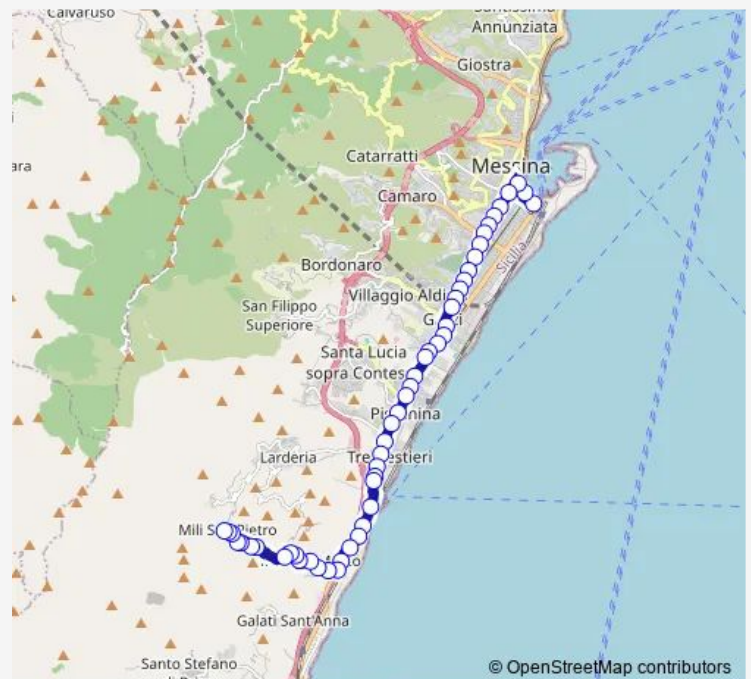

Bus 8 Mili S. Pietro - Cavallotti

[Go to website](#)

Direction

Cavallotti — Mili S. Pietro, Capolinea

50 stops

[Open route schedule](#)

Cavallotti

Via I Settembre, Palazzo Ina

Via I Settembre, Arcivescovado

Via Cesare Battisti, Università

Via C. Battisti, Largo Seggiola

Via C. Battisti, S. Antonio

Via C. Battisti, quartiere Avignone

Mercato Zaera

Via Catania, Colle Reale

Via Catania, Scuola Pirandello

Gran Camposanto

Via Catania, S. Cosimo

Provinciale

Provinciale, Palazzo Palano

Carcere di Gazzi

Stadio Celeste

Via Taormina, Policlinico

Via Taormina, Caserma Ainis

Minissale

Ss114, Vico Cottone

Contesse, Ss114 Km 3,800

Route schedule

Cavallotti — Mili S. Pietro, Capolinea

Monday 04:40-22:00

Tuesday 04:40-22:00

Wednesday 04:40-22:00

Thursday 04:40-22:00

Friday 04:40-22:00

Saturday 04:40-22:00

Sunday —

Route info

Direction: Cavallotti

Stops: 50

Trip Duration: 0 hour 55 min

8 — Mili S. Pietro - Cavallotti

BusMaps