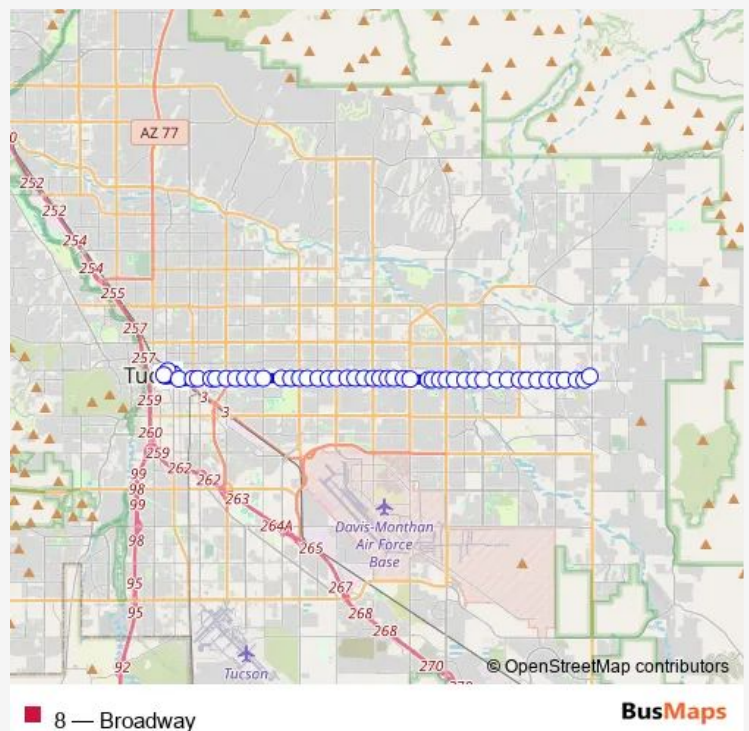

Broadway/Rosemont (Nw)

Broadway/Arcadia (Ne)

Broadway/Swan (Nw)

Route schedule

Sabino Canyon/Tanque Verde (Se) — Downtown Ronstadt Center

Monday 04:50-19:50

Tuesday 04:50-19:50

Wednesday 04:50-19:50

Thursday 04:50-19:50

Friday 04:50-19:50

Saturday 06:03-19:18

Sunday 06:48-19:18

Route info

Direction: Sabino Canyon/Tanque Verde (Se)

Stops: 37

Trip Duration: 0 hour 40 min

Broadway/Belvedere (Ne)

Broadway/Columbus (Nw)

Broadway/Irving (Nw)

Broadway/Alvernon (Nw)

Broadway/Dodge (Nw)

Broadway/Randolph Way (Nw)

Broadway/Country Club (Nw)

Broadway/Treat (Ne)

Direction

Broadway/Houghton Park&Ride — Downtown Ronstadt Center

47 stops

[Open route schedule](#)

Broadway/Houghton Park&Ride

Broadway/Houghton (Nw)

Broadway/Leland (Nw)

Broadway/Shadow Brook (Nw)