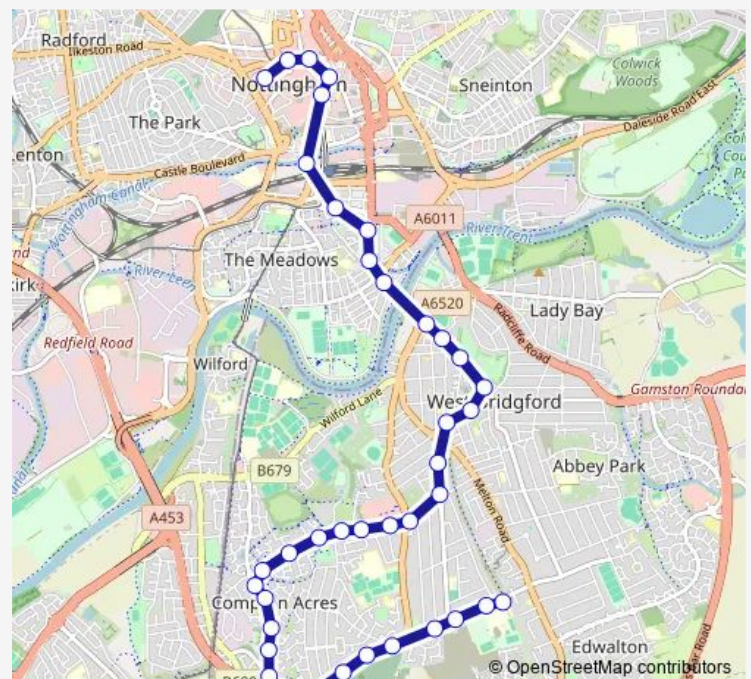

### Route schedule

Victoria Centre — Rushcliffe School

Monday 06:06-19:40

Tuesday 06:06-19:40

Wednesday 06:06-19:40

Thursday 06:06-19:40

Friday 06:06-19:40

Saturday 07:42-19:40

### Route info

Direction: Victoria Centre

Stops: 24

Trip Duration: 0 hour 26 min

8 — City-Wilford Hill

Ellesmere Road

Musters Road

Rushcliffe School

## Direction

Rushcliffe School — Angel Row A2

39 stops

[Open route schedule](#)

Rushcliffe School

Selby Road

Musters Road

Willow Road