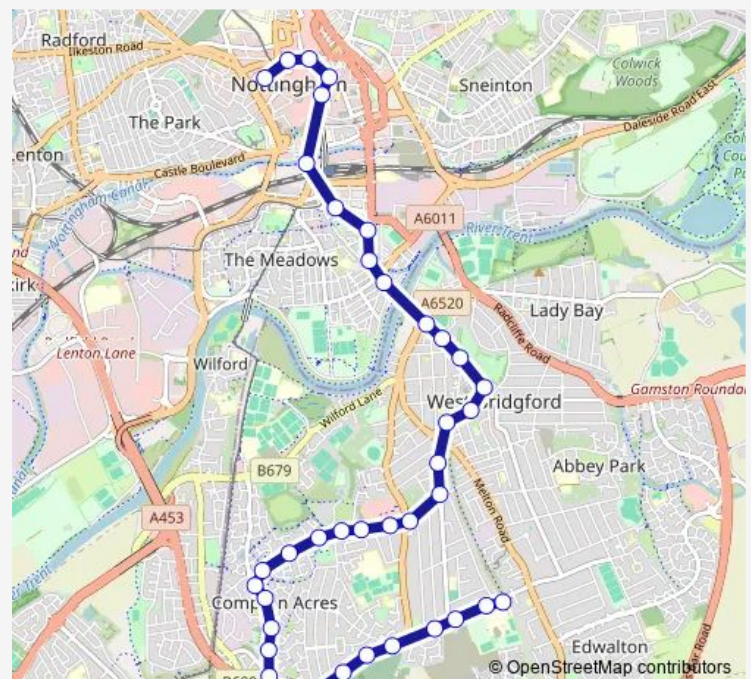

Thursday 06:06-19:40

Friday 06:06-19:40

Saturday 07:42-19:40

Sunday 08:40-18:40

Route info

Direction: Victoria Centre

Stops: 24

Trip Duration: 0 hour 26 min

8 — City-Wilford Hill

Ellesmere Road

Musters Road

Rushcliffe School

Direction

Rushcliffe School — Angel Row A2

39 stops

[Open route schedule](#)

Rushcliffe School

Selby Road

Musters Road

Willow Road

Stanhome Drive

Cemetery

Greythorn Drive

Europa Way

Saturday 07:53-22:46

Sunday 09:08-22:11

Route info

Direction: Rushcliffe School

Stops: 39

Trip Duration: 0 hour 39 min

Central Avenue

Co-op