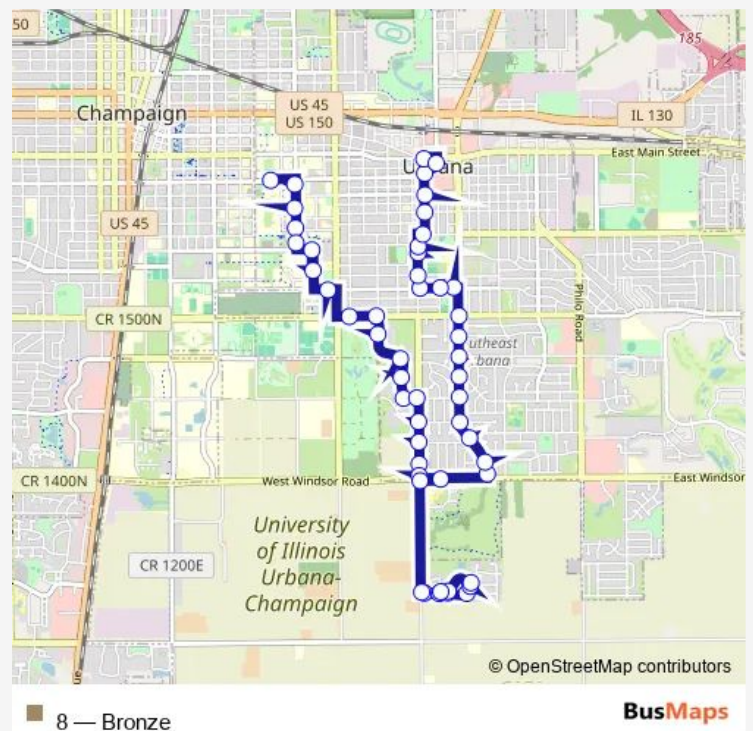

Pennsylvania & Race (NW Corner)

Penn & Broadway (SW Corner)

Penn & Vine (SW Corner)

Florida & Vine (NW Corner)

Vine & Burkwood Ct. (West Side)

Vine & Colorado (West Side)

Vine & Mumford (NW Corner)

Vine & George Huff (NW Corner)

Thursday 06:53-17:00

Friday 06:53-17:00

Saturday 06:53-17:00

Sunday —

Route info

Direction: Lincoln Square Garage East

Stops: 57

Trip Duration: 0 hour 33 min

Windsor & Vine (NW Corner)

Clark Lindsey Village (North Side)

Race & Windsor (SW Far Side)

Meadowbrook Park (West Side)

Race & Sherwin (SE Far Side)

Sherwin & Persimmon (South Side)

Sherwin & Sherwin Cir. (South Side)

Sherwin & Yankee Ridge (SE Corner)

Sherwin & Pond Ridge (SE Corner)

Sherwin & Sherwin Cir 2 (NW Corner)

Sherwin & Sherwin Cir. (NW Corner)

Sherwin & Persimmon (NE Corner)

Race & Sherwin (SE Corner)

Race & Windsor (SE Corner)