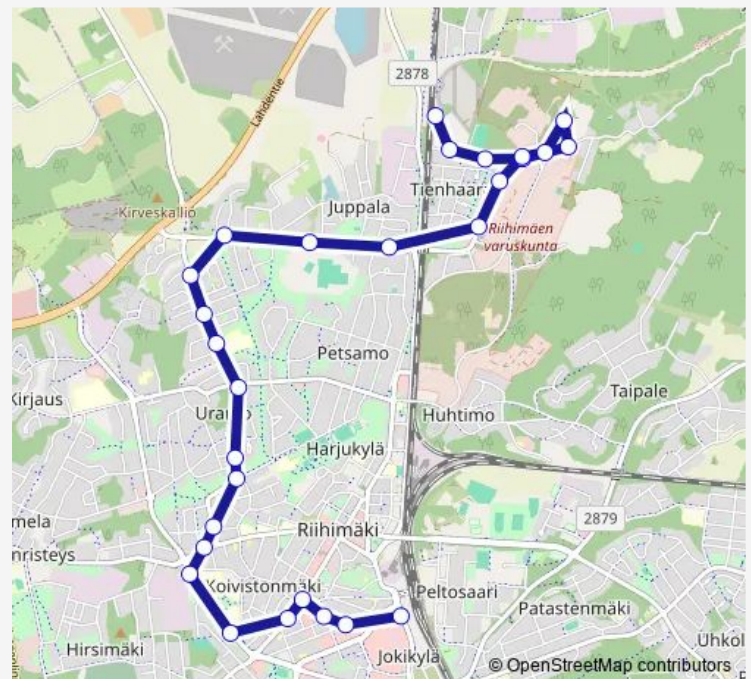

### Route schedule

P — Varuskunta

Monday 11:35

Tuesday 11:35

Wednesday 11:35

Thursday 11:35

Friday 11:35

Saturday —

### Route info

Direction: P

Stops: 26

Trip Duration: 0 hour 23 min

8 — Vankila - Matkakeskus

BusMaps

Takaportti I

Talteentie I

## Route info

Direction: Keskusvankila

Stops: 28

Trip Duration: 0 hour 25 min

Tori E

Paloheimonkatu I

E

8 Bus time schedules and route maps are available in an offline PDF at [busmaps.com](https://busmaps.com). Use the [busmaps.com](https://busmaps.com) website to see live bus times, train schedule or subway schedule, and step-by-step directions for all public transit in Riihimaeki