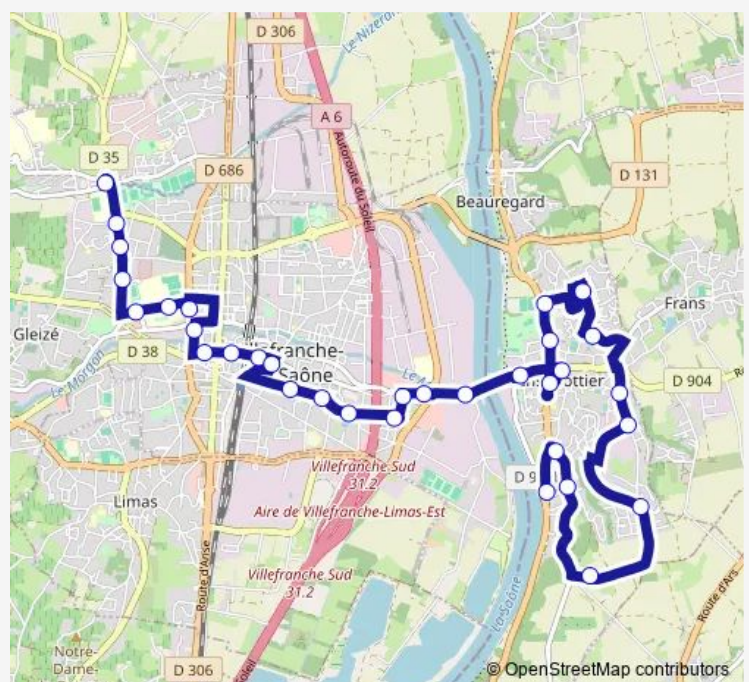

### Route schedule

Jassans-Riottier - Cariattes — Gleize - Lycee Louis Armand

Monday

—

Tuesday

—

Wednesday

06:55

### Route info

Direction: Jassans-Riottier - Cariattes

Stops: 34

Trip Duration: 0 hour 41 min

8 — Cariattes - Lycée Louis Armand

Loyson DE Chastelus

Pierre Berthier

Mediatheque