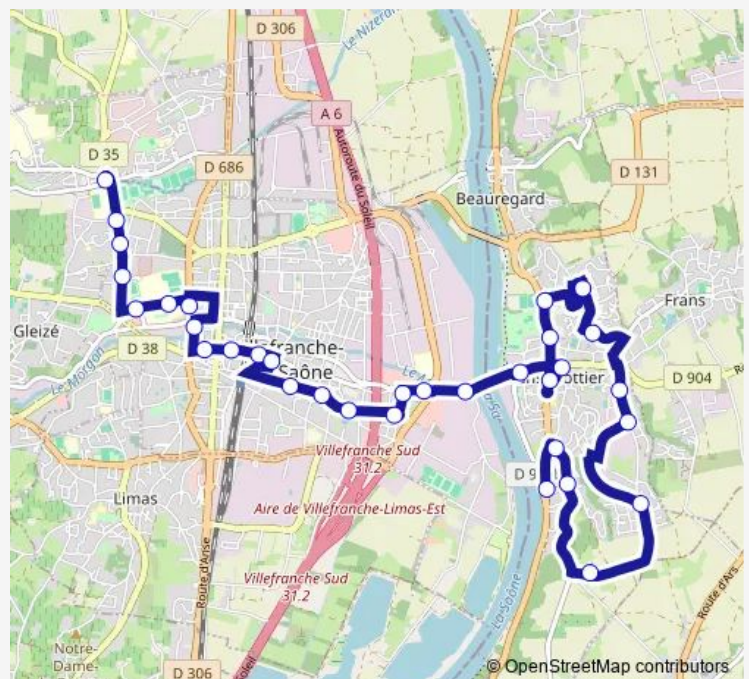

Jassans-Riottier - Marmont

Jassans-Riottier - Limelette

Jassans-Riottier - Tilleuls

Jassans-Riottier - Beurivage

Pont DE Frans

Route DE Frans

Ferdinand Buisson

Beligny Horloge

Beligny Eglise

Sables

Lamartine

Route schedule

Jassans-Riottier - Cariattes — Gleize - Lycee Louis Armand

Monday —

Tuesday —

Wednesday 06:55

Thursday —

Friday —

Saturday —

Sunday —

Route info

Direction: Jassans-Riottier - Cariattes

Stops: 34

Trip Duration: 0 hour 41 min