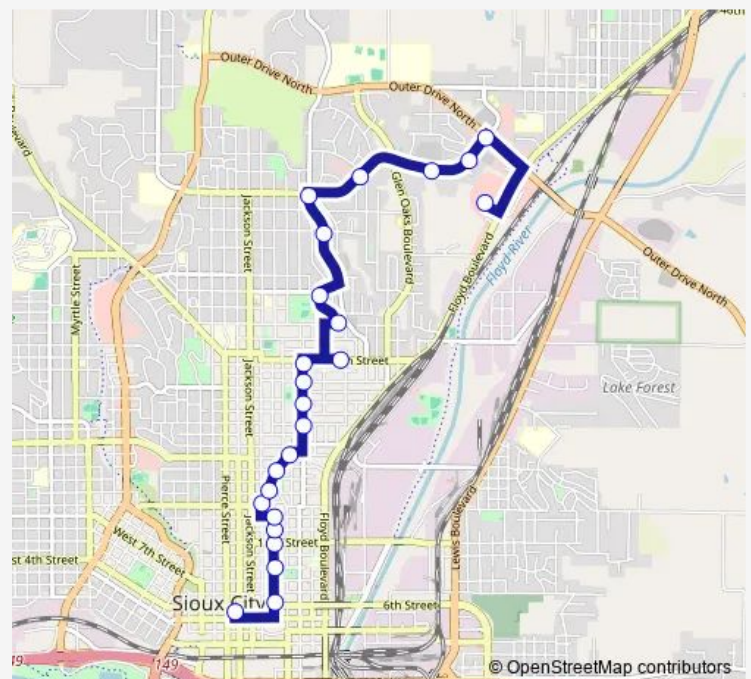

Court St & 25th St

Court St & 27th St

27th St & Clark St

29th St & Park Ave

Park Ave & Leif Dr

Cheyenne Blvd & 34th St

Cheyenne Blvd & Indian Hills Dr

Indian Hills Dr & Dupont St

### Route schedule

MLK Transportation Center — Wal-Mart - Floyd Blvd

Monday 06:30-17:30

Tuesday 06:30-17:30

Wednesday 06:30-17:30

Thursday 06:30-17:30

Friday 06:30-17:30

Saturday 07:30-17:30

### Route info

Direction: MLK Transportation Center

Stops: 24

Trip Duration: 0 hour 22 min

8 — Indian Hills

Indian Hills Dr & Apache Dr - Pheasant Acres

Indian Hills Dr & Outer Dr

Wal-Mart - Floyd Blvd

**Direction**

Wal-Mart - Floyd Blvd — MLK Transportation Center

26 stops

[Open route schedule](#)

Wal-Mart - Floyd Blvd

Outer Dr &amp; Indian Hills Dr

Indian Hills Dr. &amp; Apache Dr

Indian Hills Dr. at Ridge Oaks Apts.