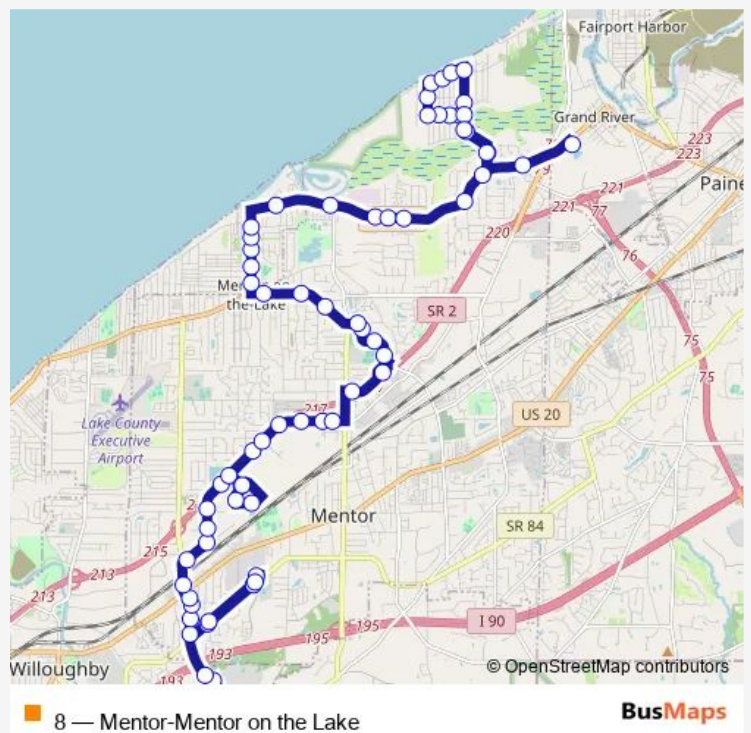

SR-306 Broadmoor RD. & SR-84 (NE Corner)

SR-306 Reynolds RD. & Crossfield Ave.

SR-306 Reynolds RD. & Lake County Broadmoor Sch.

SR-306 Reynolds RD. & Broadmoor Circle

Points East Plaza & SR-306 Reynolds Rd.

7830 Division Dr.

**Route schedule**

Lakeland Transit Center (Depart) — Painesville Township Park-N-Ride -Laketran

Monday	05:00-20:00
Tuesday	05:00-20:00
Wednesday	05:00-20:00
Thursday	05:00-20:00
Friday	05:00-20:00
Saturday	08:00-18:00
Sunday	—

**Route info**

Direction: Lakeland Transit Center (Depart)

Stops: 66

Trip Duration: 0 hour 57 min

Metric DR. & Corporate Blvd.

7872 Tyler Blvd.

Tyler Blvd. & Justin WAY (Eb)

8100 Tyler Blvd.

## Route info

Direction: Painesville Township Park-N-Ride -Laketran

Stops: 63

Trip Duration: 0 hour 48 min

Lakeshore Blvd. & Mooreland Rd.

Andrews RD. & Salida Rd.

5734 Andrews Rd.

5808 Andrews Rd.