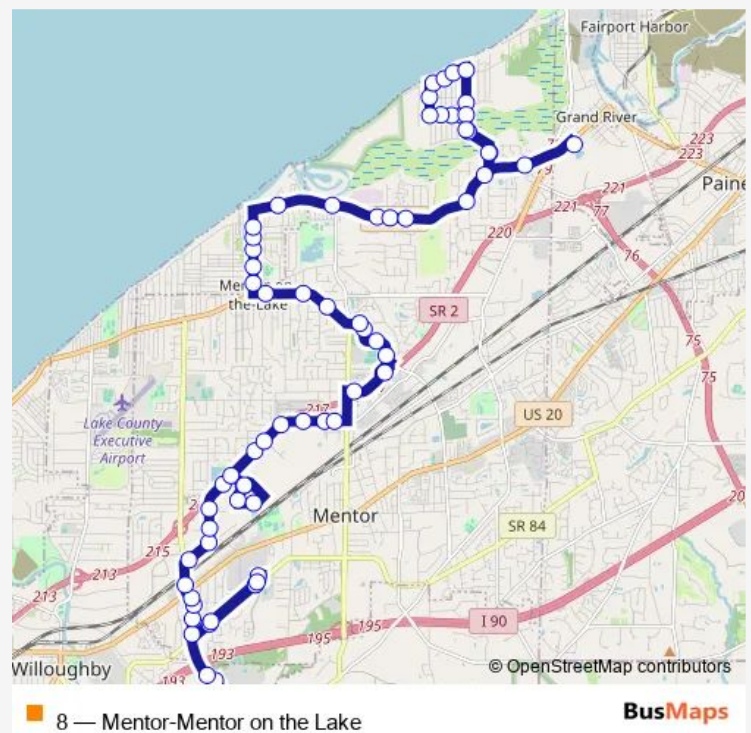

Bus 8 Mentor-Mentor on the Lake

[Go to website](#)

Direction

Painesville Township Park-N-Ride -Laketran — Lakeland Transit Center (Arrive)

63 stops

[Open route schedule](#)

Painesville Township Park-N-Ride -Laketran

Corduroy RD. & Woodridge LN. (Sb)

Corduroy RD. -Nature Center (Sb)

9229 Lakeshore Blvd.

Lakeshore Blvd. & Lorrey Pl.

Lakeshore Blvd. & Marshview Ln.

Route schedule

Painesville Township Park-N-Ride -Laketran — Lakeland Transit Center (Arrive)

Monday	05:05-20:05
Tuesday	05:05-20:05
Wednesday	05:05-20:05
Thursday	05:05-20:05
Friday	05:05-20:05
Saturday	08:05-18:05
Sunday	—

Route info

Direction: Painesville Township Park-N-Ride -Laketran

Stops: 63

Trip Duration: 0 hour 48 min

8617 Lakeshore Blvd.

Hanna House (Wb)

Lakeshore Blvd. & Harbor Dr.

Lakeshore Blvd. & Mooreland Rd.

Andrews RD. & Salida Rd.

5734 Andrews Rd.

5808 Andrews Rd.