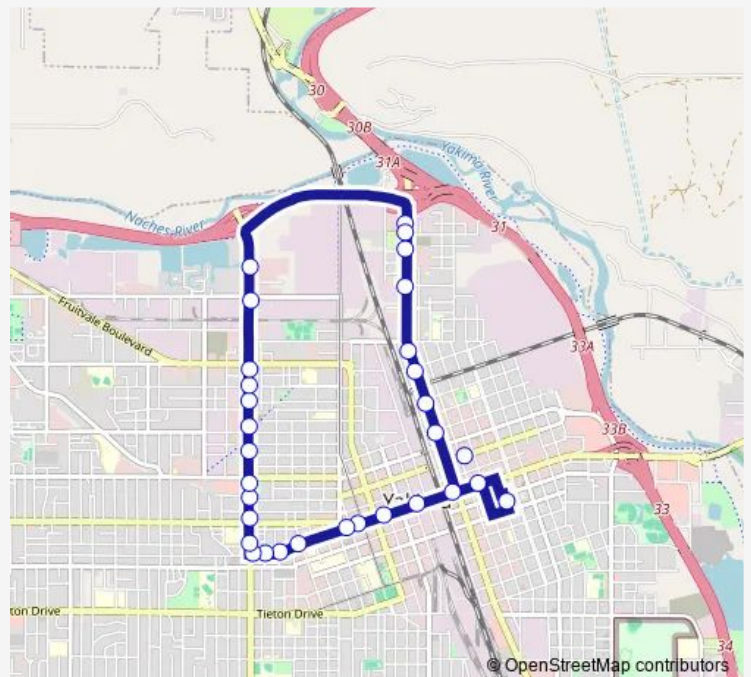

### Direction

undefined — undefined

0 stops

[Open route schedule](#)

### Route schedule

undefined — undefined

Monday 08:45-10:45

Tuesday 08:45-10:45

Wednesday 08:45-10:45

Thursday 08:45-10:45

Friday 08:45-10:45

Saturday —

### Route info

Direction:

Stops: 0

Trip Duration: — min

8 — Yakima Ave

**Direction**

Transit Center — City Hall

31 stops

## Route info

Direction: Transit Center

Stops: 31

Trip Duration: 0 hour 19 min

1ST ST and E N St

N 1ST ST & E I St

1ST ST & H St

1ST ST & F St