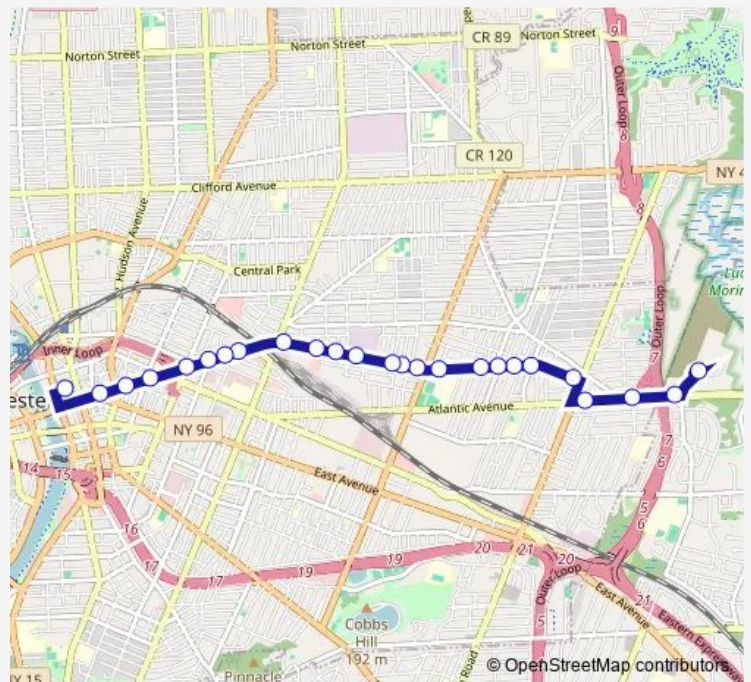

### Route schedule

Landing Heights — Transit Center - no direction

Monday	06:39-23:06
Tuesday	06:39-23:06
Wednesday	06:39-23:06
Thursday	06:39-23:06
Friday	06:39-23:06
Saturday	12:15-23:00
Sunday	08:45-23:00

### Route info

Direction: Landing Heights

Stops: 25

Trip Duration: 0 hour 18 min

8 — East Main

Main & Richmond

Main & Gibbs

Main & Franklin

Transit Center - no direction

## Direction

Landing Heights — Transit Center - no direction

25 stops

[Open route schedule](#)

Landing Heights

Browncroft & Browncroft Townhouses

Browncroft & Newcastle

Browncroft & Quentin