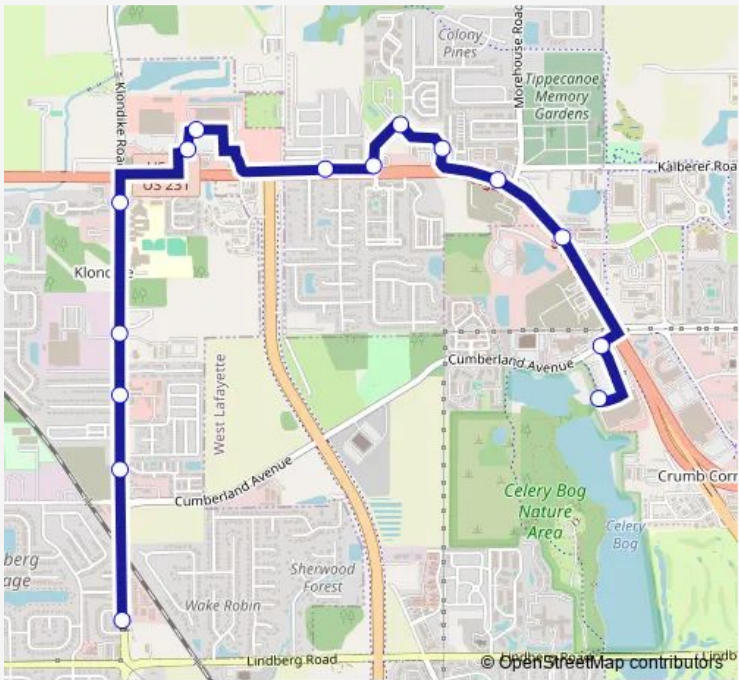

Bus 8 Sagamore West

[Go to website](#)

Direction
 Walmart West Lafayette (at Shelter): Bus403 — Rutherford Dr: Bus199

15 stops

[Open route schedule](#)

- Walmart West Lafayette (at Shelter): Bus403
- Slim Chickens-Cumberland Ave (SE Corner): Bus922
- Sagamore Pkwy & Win Hentschel Blvd (NE): Bus252
- Sagamore Pkwy W & Morehouse Rd (NW Corner): Bus395
- Genoa Dr (East): Bus385
- Genoa Dr & Paramount Dr: Bus396
- Sagamore Pkwy & Paramount Dr (NW corner): Bus180nw
- Maples Park and Barrington West: Bus178
- Meijer West Lafayette: Bus171
- Meijer West Lafayette frontage road: Bus174
- Klondike Dental Care: Bus314
- Klondike & Elite Lane (West): Bus226
- 52 Flats on Klondike Rd (West): Bus463
- Snowdrop Dr (for Cumberland Ave): Bus268sw
- Rutherford Dr: Bus199

Route schedule
 Walmart West Lafayette (at Shelter): Bus403 — Rutherford Dr: Bus199

Monday	06:16-00:16 ⁺¹
Tuesday	06:16-00:16 ⁺¹
Wednesday	06:16-00:16 ⁺¹
Thursday	06:16-00:16 ⁺¹
Friday	06:16-00:16 ⁺¹
Saturday	07:16-19:16
Sunday	08:46-18:16

Route info
 Direction: Walmart West Lafayette (at Shelter): Bus403
 Stops: 15
 Trip Duration: 0 hour 14 min

Direction

Rutherford Dr: Bus199 — Walmart West Lafayette (at Shelter): Bus403

14 stops

[Open route schedule](#)

Monday 06:30-00:30⁺¹

Tuesday 06:30-00:30⁺¹

Wednesday 06:30-00:30⁺¹

Thursday 06:30-00:30⁺¹

Friday 06:30-00:30⁺¹

Saturday 07:30-19:30

Sunday 09:00-18:30

Route info