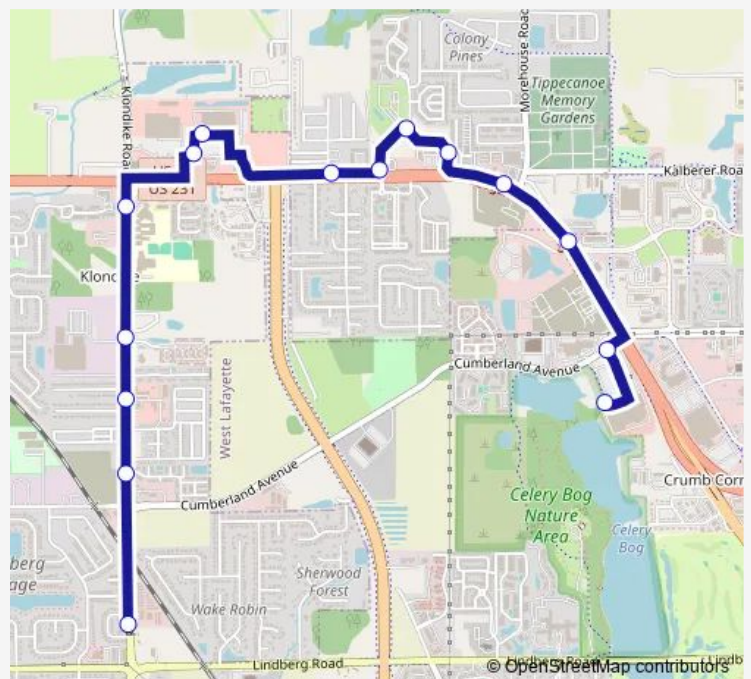

Bus 8 Sagamore West

[Go to website](#)

Direction

Walmart West Lafayette (at Shelter): Bus403 — Rutherford Dr: Bus199

15 stops

[Open route schedule](#)

- Walmart West Lafayette (at Shelter): Bus403
- Slim Chickens-Cumberland Ave (SE Corner): Bus922
- Sagamore Pkwy & Win Hentschel Blvd (NE): Bus252
- Sagamore Pkwy W & Morehouse Rd (NW Corner): Bus395
- Genoa Dr (East): Bus385
- Genoa Dr & Paramount Dr: Bus396
- Sagamore Pkwy & Paramount Dr (NW corner): Bus180nw
- Maples Park and Barrington West: Bus178
- Meijer West Lafayette: Bus171
- Meijer West Lafayette frontage road: Bus174
- Klondike Dental Care: Bus314
- Klondike & Elite Lane (West): Bus226
- 52 Flats on Klondike Rd (West): Bus463
- Snowdrop Dr (for Cumberland Ave): Bus268sw
- Rutherford Dr: Bus199

Route schedule

Walmart West Lafayette (at Shelter): Bus403 — Rutherford Dr: Bus199

Monday	06:16-00:16 ⁺¹
Tuesday	06:16-00:16 ⁺¹
Wednesday	06:16-00:16 ⁺¹
Thursday	06:16-00:16 ⁺¹
Friday	06:16-00:16 ⁺¹
Saturday	07:16-19:16
Sunday	08:46-18:16

Route info

Direction: Walmart West Lafayette (at Shelter): Bus403

Stops: 15

Trip Duration: 0 hour 14 min

8 — Sagamore West

Direction

Rutherford Dr: Bus199 — Walmart West Lafayette (at Shelter): Bus403

14 stops

Rutherford Dr: Bus199 — Walmart West Lafayette (at Shelter): Bus403

Monday	06:30-00:30 ⁺¹
Tuesday	06:30-00:30 ⁺¹
Wednesday	06:30-00:30 ⁺¹
Thursday	06:30-00:30 ⁺¹
Friday	06:30-00:30 ⁺¹
Saturday	07:30-19:30
Sunday	09:00-18:30