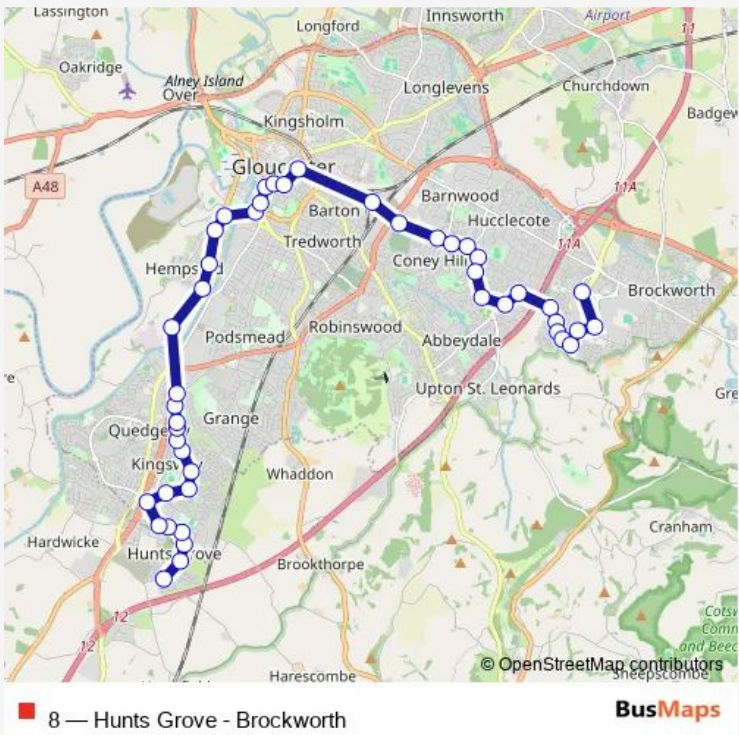

**Bus 8 Hunts Grove - Brockworth**

[Go to website](#)

**Direction**  
 Gloucester Business Park — Hunts Grove Primary Academy  
 48 stops  
[Open route schedule](#)

- Gloucester Business Park
- Whittle Inn
- Wincanton Gate 2
- Beaumont Walk
- Grebe Gardens
- Coopers Edge School
- Gauntlet Road
- Lobley's Estate
- Turning circle
- Cox's Way
- Brome Road
- Palmer Avenue
- The Turmut-Hoer
- Charlwood House
- The Oaks
- Roman Road
- North Upton Lane
- Coney Hill Road
- Ullenwood Road
- Eastbrook Trading Estate
- Morrison's Supermarket

**Route info**  
 Direction: Gloucester Business Park  
 Stops: 48  
 Trip Duration: 0 hour 56 min

Asda Superstore

Station Road

New Look

The Warehouse

The Docks

Spa Road

Gloucester Quays

Baird Road

Tri Services Centre

Waterwells Park & Ride Site

Kingsway Health Centre

Saint Mawgan Street

Primary School

Playground

Thatcham Avenue

## Route info

Direction: Hunts Grove Primary Academy

Stops: 46

Trip Duration: 0 hour 52 min

The Warehouse

St Michael's Square

Clarence Street

Gloucester Railway Station