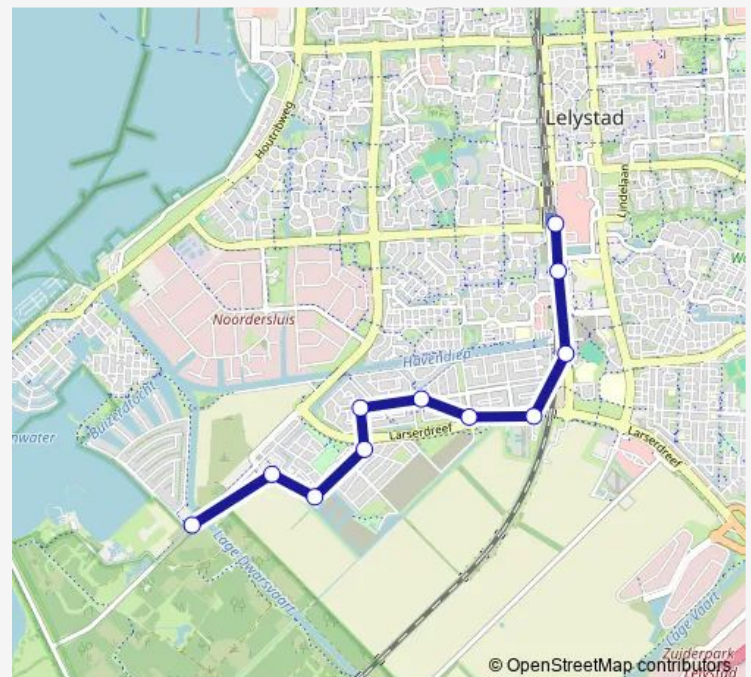

Lelystad, Salland

Lelystad, Veluwezoom

Lelystad, Baronie

Lelystad, Warande

Lelystad, Klapproos

Lelystad, Haagwinde

Lelystad, Hollandse Hout

Route schedule

Lelystad, Station Centrum — Lelystad, Hollandse Hout

Monday —

Tuesday —

Wednesday —

Thursday 05:41-00:20⁺¹Friday 05:41-00:20⁺¹Saturday 09:12-00:20⁺¹

Sunday —

Route info

Direction: Lelystad, Station Centrum

Stops: 10

Trip Duration: 0 hour 17 min

■ 8 — Station Centrum - Hollandse Hout

BusMaps

Direction

Lelystad, Hollandse Hout — Lelystad, Station Centrum

11 stops

[Open route schedule](#)

Stops: 8

Trip Duration: 0 hour 17 min

Direction

Lelystad, Station Centrum — Lelystad, Hollandse Hout

10 stops

[Open route schedule](#)

Lelystad, Station Centrum

Lelystad, De Hoven