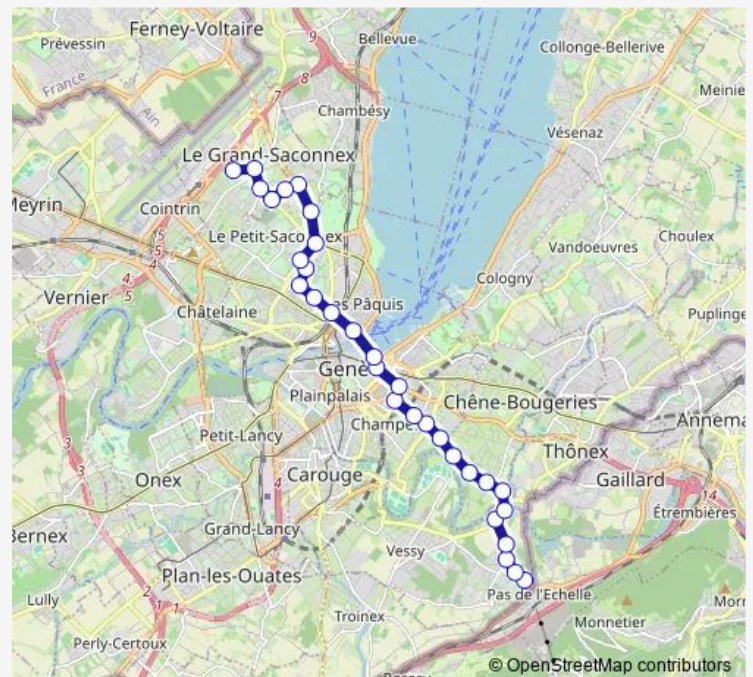

Genève, Krieg

Route schedule

Grand-Saconnex, Palexpo — Veyrier, douane

Monday 04:52-23:04

Tuesday 04:52-23:04

Wednesday 04:52-23:04

Thursday 04:52-23:04

Friday 04:52-23:04

Saturday 04:55-23:04

Sunday 04:52-23:04

Route info

Direction: Grand-Saconnex, Palexpo

Stops: 33

Trip Duration: 0 hour 43 min

Genève, Aubert

Genève, Velours

Veyrier, village

Veyrier, douane

Direction

Veyrier, douane — Grand-Saconnex, Palexpo

31 stops

[Open route schedule](#)

Veyrier, douane

Veyrier, village