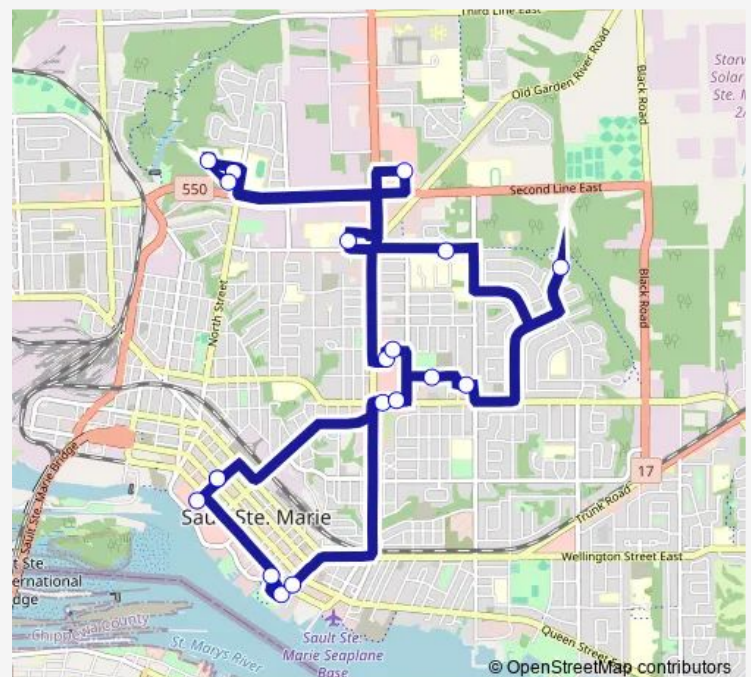

### Direction

Terminal — Terminal

19 stops

[Open route schedule](#)

Terminal

Station Mall

Seniors Drop-IN Centre

Public Library

East Street @ BAY Street

Algoma Family Services

55 Chapple

Food Basics

Pawating Place

Northern Transfer Hub

Walmart

727 North

### Route schedule

Terminal — Terminal

Monday 06:30-17:30

Tuesday 06:30-17:30

Wednesday 06:30-17:30

Thursday 06:30-17:30

Friday 06:30-17:30

Saturday —

### Route info

Direction: Terminal

Stops: 19

Trip Duration: 0 hour 55 min

8 — Central Community Bus

8 Bus time schedules and route maps are available in an offline PDF at [busmaps.com](https://busmaps.com). Use the [busmaps.com](https://busmaps.com) website to see live bus times, train schedule or subway schedule, and step-by-step directions for all public transit in Sault Ste. Marie