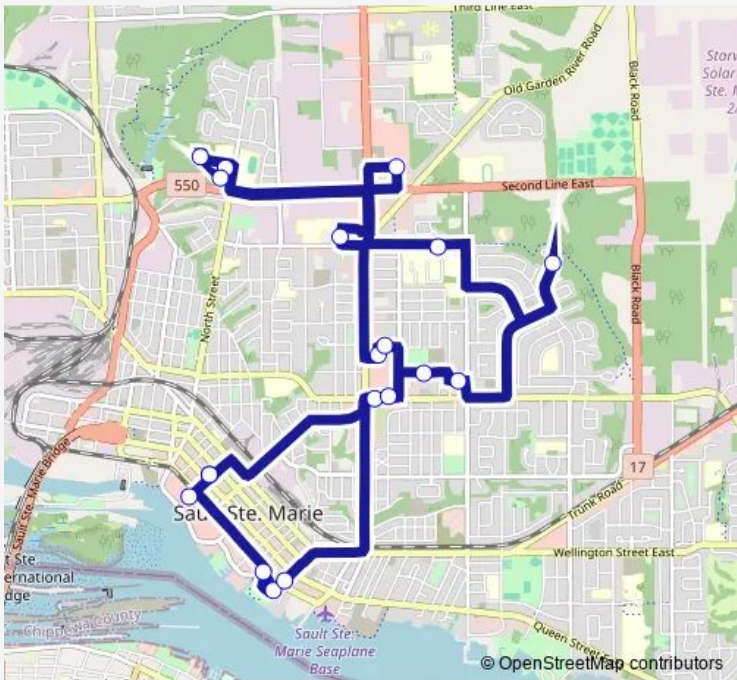

Bus 8 Central Community Bus

[Go to website](#)

Direction
Terminal — Terminal

19 stops

[Open route schedule](#)

- Terminal
- Station Mall
- Seniors Drop-IN Centre
- Public Library
- East Street @ BAY Street
- Algoma Family Services
- 55 Chapple
- Food Basics
- Pawating Place
- Northern Transfer Hub
- Walmart
- 727 North
- 725 North
- Finnish Rest Home
- Northern Avenue Metro
- Winners Cambrian Mall
- Romes Cambrian Mall
- Group Health Centre Mcnabb
- Terminal

Route schedule
Terminal — Terminal

Monday	06:30-17:30
Tuesday	06:30-17:30
Wednesday	06:30-17:30
Thursday	06:30-17:30
Friday	06:30-17:30
Saturday	—
Sunday	—

Route info

Direction: Terminal

Stops: 19

Trip Duration: 0 hour 55 min

8 — Central Community Bus

8 Bus time schedules and route maps are available in an offline PDF at busmaps.com. Use the busmaps.com website to see live bus times, train schedule or subway schedule, and step-by-step directions for all public transit in Sault Ste. Marie

The schedule is provided in the local timezone. Times with "(+1)" indicate departures on the next day.

PDF file created on 2025-01-16

2024 BusMaps.com - All Rights Reserved