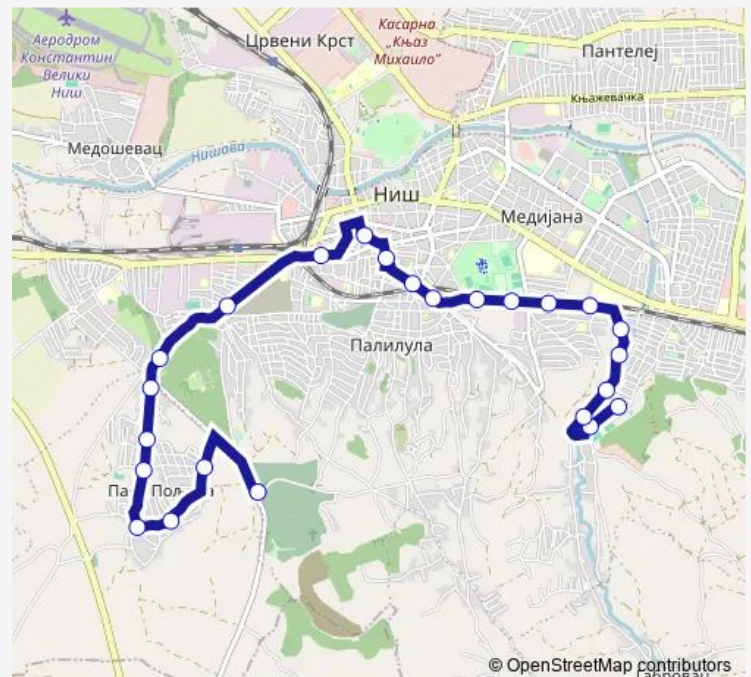

### Route schedule

Gabrovačka reka — Novo Groblje

Monday 05:15-23:15

Tuesday 05:15-23:15

Wednesday 05:15-23:15

Thursday 05:15-23:15

Friday 05:15-01:35<sup>+1</sup>

Saturday 00:00-01:10<sup>+1</sup>

### Route info

Direction: Gabrovačka reka

Stops: 24

Trip Duration: 0 hour 35 min

■ 8 — Novo groblje - Gabrovačka reka

© OpenStreetMap contributors  
BusMaps

Lužičkih srba

Gligorija Đaka