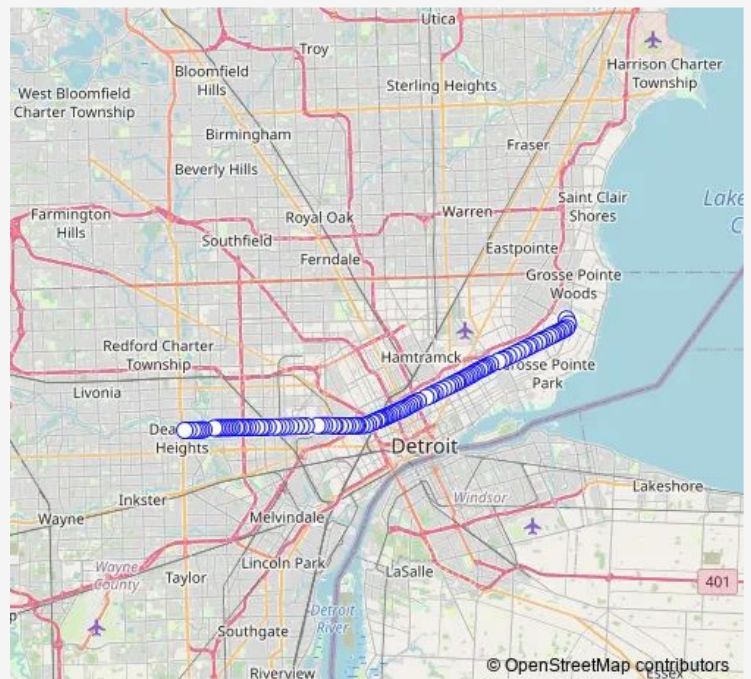

Warren & Courville

Warren & Haverhill

Warren & Balfour

Warren & Nottingham

Warren & Maryland

Warren & Alter

Warren & Chalmers

Warren & Lakeview

### Route schedule

Moross & Mack — Warren @ 23810 W

Monday	03:30-02:30 <sup>+1</sup>
Tuesday	03:30-02:30 <sup>+1</sup>
Wednesday	03:30-02:30 <sup>+1</sup>
Thursday	03:30-02:30 <sup>+1</sup>
Friday	03:30-02:30 <sup>+1</sup>
Saturday	03:30-02:30 <sup>+1</sup>
Sunday	03:30-02:30 <sup>+1</sup>

### Route info

Direction: Moross & Mack

Stops: 117

Trip Duration: 1 hour 12 min

Warren & Anderdon

Warren & Maynard

Warren & Conner

Warren & St Jean

## Route info

Direction: Warren &amp; Telegraph

Stops: 117

Trip Duration: 1 hour 24 min

Warren & Steadman

Warren & Chase

Warren & Anthony

Warren & Middlesex