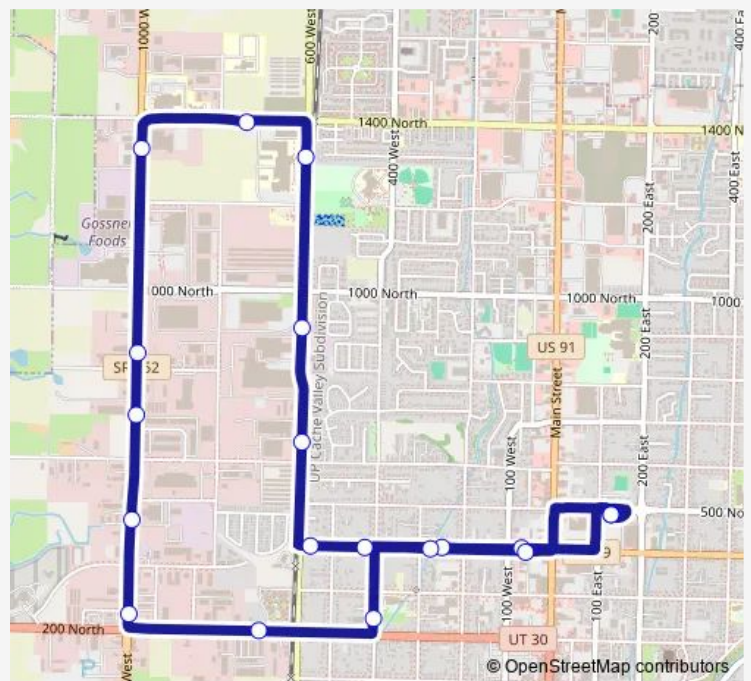

Route schedule

150 East 500 North - Route 8 — 150 East 500 North - Route 8

Monday	06:06-20:30
Tuesday	06:06-20:30
Wednesday	06:06-20:30
Thursday	06:06-20:30
Friday	06:06-20:30
Saturday	18:30
Sunday	—

Route info

Direction: 150 East 500 North - Route 8

Stops: 19

Trip Duration: 0 hour 22 min

8 — Route 08

Direction

150 East 500 North - Route 8 — 150 East 500 North - Route 3

19 stops

[Open route schedule](#)

150 East 500 North - Route 8

75 West 400 North

251 West 400 North

240 North 400 West

700 West 200 North

244 North 1000 West

445 North 1000 West

730 North 1000 West

Thursday —

Friday —

Saturday 10:30-17:30

Sunday —

Route info

Direction: 150 East 500 North - Route 8

Stops: 19

Trip Duration: 0 hour 22 min