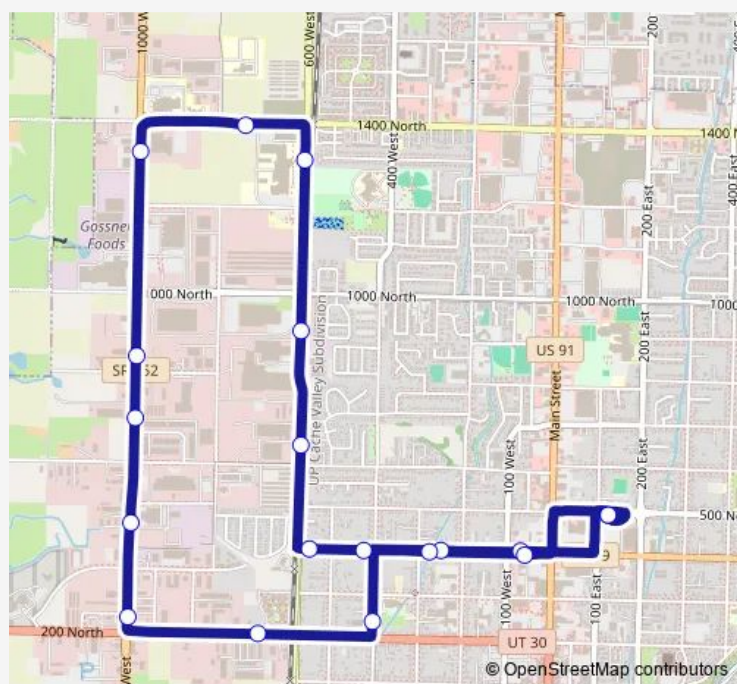

941 North 600 West

675 North 600 West

542 West 400 North

428 West 400 North

272 West 400 North

50 West 400 North

150 East 500 North - Route 8 (800)

### Route schedule

150 East 500 North - Route 8 (800) — 150 East 500 North - Route 8 (800)

Monday 06:06-20:30

Tuesday 06:06-20:30

Wednesday 06:06-20:30

Thursday 06:06-20:30

Friday 06:06-20:30

Saturday 18:30

### Route info

Direction: 150 East 500 North - Route 8 (800)

Stops: 19

Trip Duration: 0 hour 22 min

8 — Route 08

**Direction**

150 East 500 North - Route 8 (800) — 150 East 500 North - Route 3

19 stops

Wednesday —

Thursday —

Friday —

Saturday 10:30-17:30

Sunday —

**Route info**

Direction: 150 East 500 North - Route 8 (800)

Stops: 19