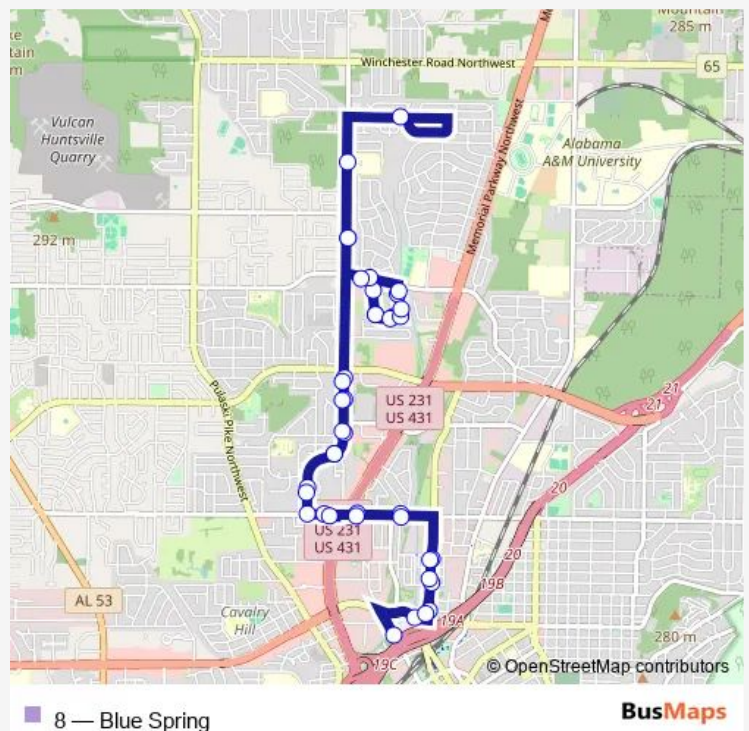

Mastin Lake at the Post Office

Blue Spring at Oakdale

Medaris at Burros

Route schedule

New Transit Center North Exit — New Transit Center South Exit

Monday 06:00-20:00

Tuesday 06:00-20:00

Wednesday 06:00-20:00

Thursday 06:00-20:00

Friday 06:00-20:00

Saturday 07:00-18:00

Sunday —

Route info

Direction: New Transit Center North Exit

Stops: 41

Trip Duration: 0 hour 50 min

Dr Richard Showers Recreation Center

Blue Spring at Oakdale

Mastin Lake at Glendale

7th Day Adventist Apartments

Venona at Glen Park Eb

Venona at Elizabeth

Elizabeth at Creekbend Terrace Nb

Elizabeth at Mastin Lake Nb

Oakwood at Orchard Eb

Washington at Abington Sb

Washington at Gale

Washington at Pratt

New Transit Center South Exit

8 Bus time schedules and route maps are available in an offline PDF at busmaps.com. Use the busmaps.com website to see live bus times, train schedule or subway schedule, and step-by-step directions for all public transit in