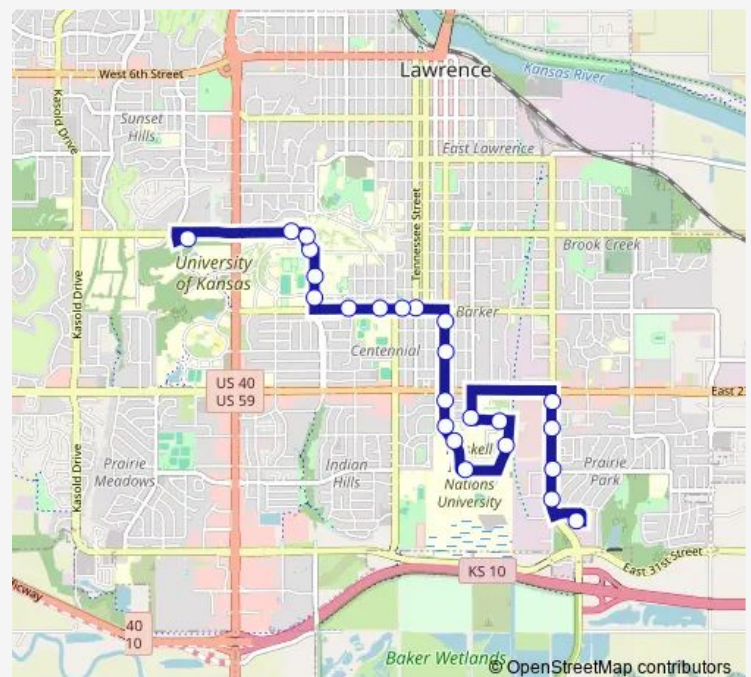

### Route schedule

328 - 29th @ Peaslee — 410 A - Central Station

Monday 06:00-19:00

Tuesday 06:00-19:00

Wednesday 06:00-19:00

Thursday 06:00-19:00

Friday 06:00-19:00

Saturday 06:00-19:00

### Route info

Direction: 328 - 29th @ Peaslee

Stops: 24

Trip Duration: 0 hour 30 min

8 — Central Station / Peaslee Tech via KU & Hinu

238 - Naismith @ 15th (Crafton Preyer)

369 - Learned Hall (Engineering)

## Route schedule

410 A - Central Station — 328 - 29th @ Peaslee

Monday 06:30-19:30

Tuesday 06:30-19:30

Wednesday 06:30-19:30

Thursday 06:30-19:30

Friday 06:30-19:30

Saturday 06:30-19:30

## Route info

Direction: 410 A - Central Station

Stops: 24

Trip Duration: 0 hour 30 min

8 Bus time schedules and route maps are available in an offline PDF at [busmaps.com](https://busmaps.com). Use the [busmaps.com](https://busmaps.com) website to see live bus times, train schedule or subway schedule, and step-by-step directions for all public transit in Lawrence