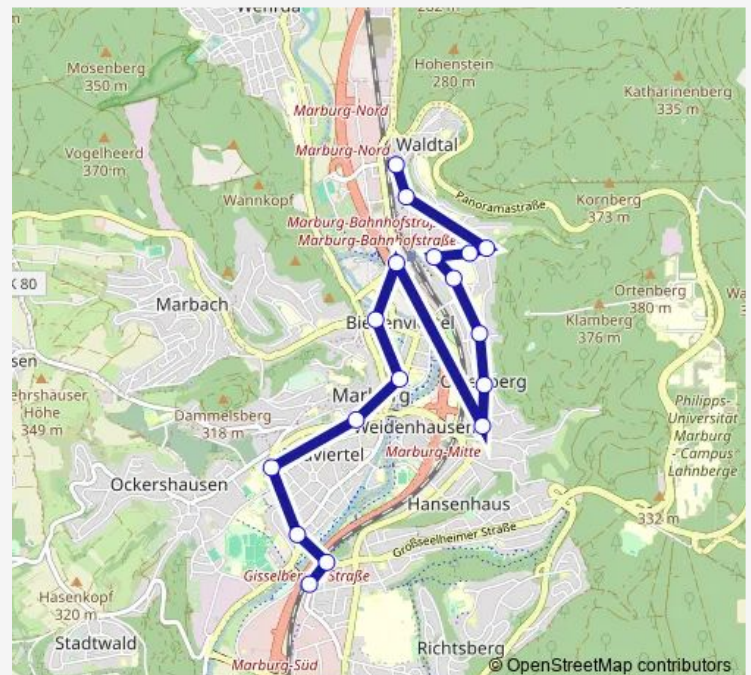

Marburg Gutenbergstraße

Marburg Wilhelmsplatz

Marburg Frankfurter Straße/Theater

Marburg Südbahnhof-Nord/Brücke

Marburg Südbahnhof

### Route schedule

Marburg Försterweg — Marburg Südbahnhof

Monday	21:20-00:20 <sup>+1</sup>
Tuesday	21:20-00:20 <sup>+1</sup>
Wednesday	21:20-00:20 <sup>+1</sup>
Thursday	21:20-00:20 <sup>+1</sup>
Friday	21:20-00:20 <sup>+1</sup>
Saturday	18:20-00:20 <sup>+1</sup>
Sunday	16:20-00:20 <sup>+1</sup>

### Route info

Direction: Marburg Försterweg

Stops: 17

Trip Duration: 0 hour 20 min

## Route info

Direction: Marburg Hauptbahnhof

Stops: 17

Trip Duration: 0 hour 20 min

8 Bus time schedules and route maps are available in an offline PDF at [busmaps.com](https://busmaps.com). Use the [busmaps.com](https://busmaps.com) website to see live bus times, train schedule or subway schedule, and step-by-step directions for all public transit in Marburg an der Lahn