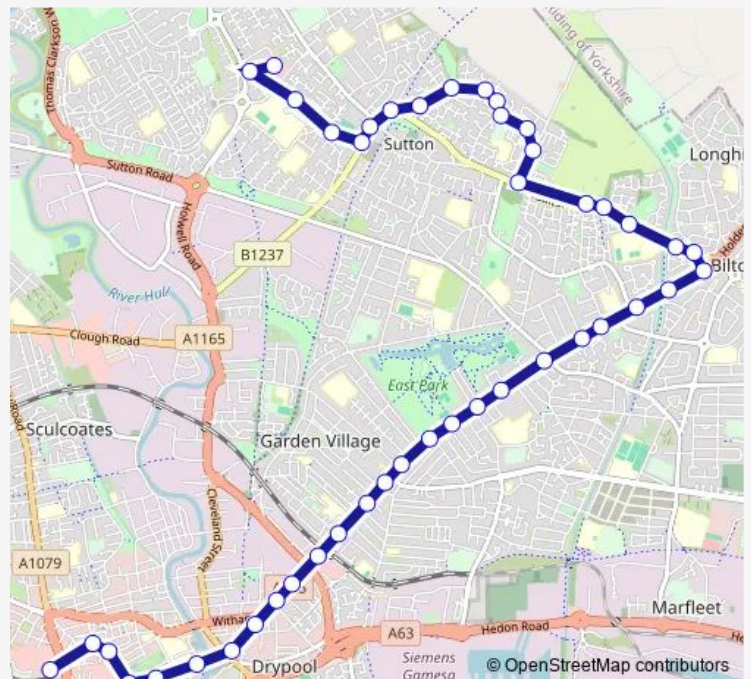

### Direction

Hull Truck Theatre — Bransholme Centre

43 stops

[Open route schedule](#)

Hull Truck Theatre

Bond Street D

Alfred Gelder Street C

Alfred Gelder Street E

### Route info

Direction: Hull Truck Theatre

Stops: 43

Trip Duration: 0 hour 27 min

8 — Hull Interchange - Bransholme

Waldegrave Avenue

Grasby Road

Four In Hand