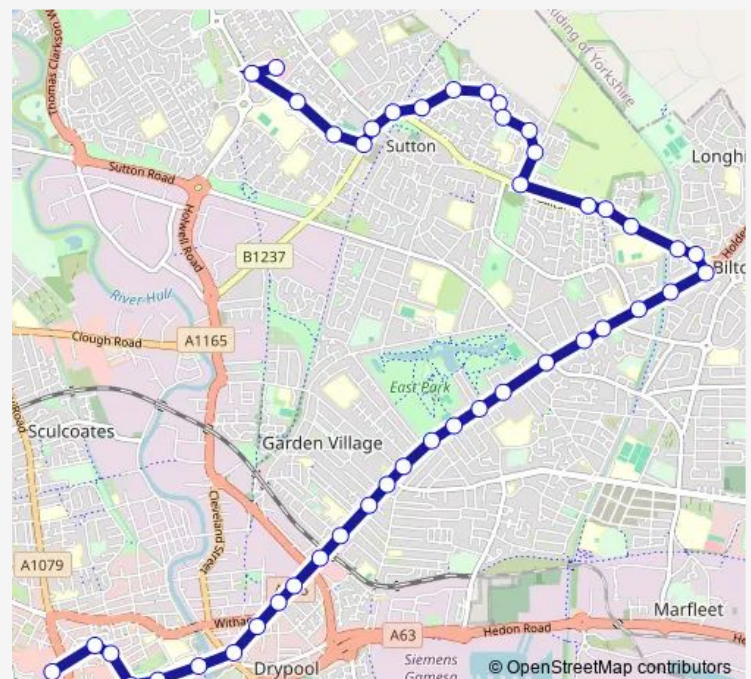

### Route info

Direction: Hull Truck Theatre

Stops: 43

Trip Duration: 0 hour 27 min

8 — Hull Interchange - Bransholme

Waldegrave Avenue

Grasby Road

Four In Hand