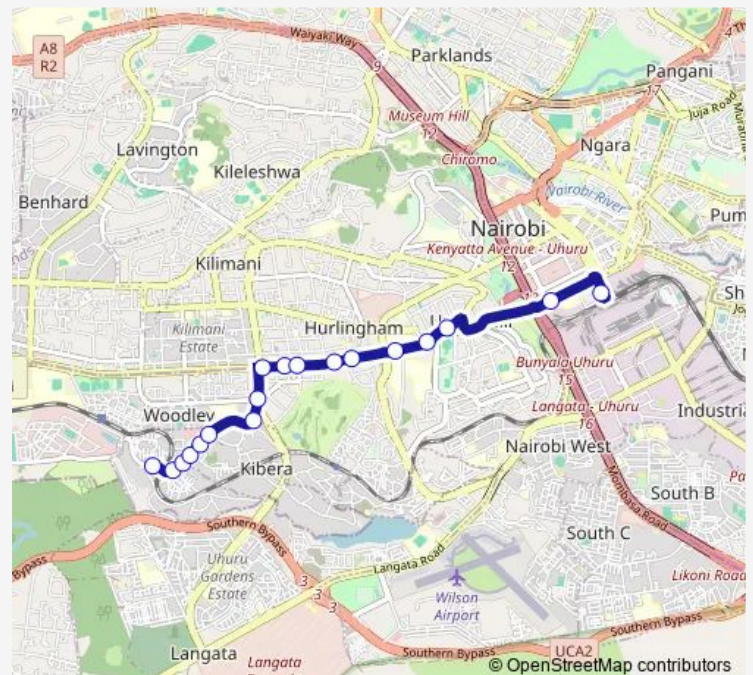

Bus 8 Railways-Ngong Road-Kibera

[Go to website](#)

Direction

Railways — Equity Ayani

18 stops

[Open route schedule](#)

Railways

Nairobi Area Traffic Police Headquarters

Route schedule

Railways — Equity Ayani

Monday	06:00
Tuesday	06:00
Wednesday	06:00
Thursday	06:00
Friday	06:00
Saturday	06:00
Sunday	06:00

Route info

Direction: Railways

Stops: 18

Trip Duration: 0 hour 20 min

8 — Railways-Ngong Road-Kibera

Direction

Equity Ayani — Railways

18 stops

[Open route schedule](#)

Equity Ayani

Olympic Primary School

Fort Jesus