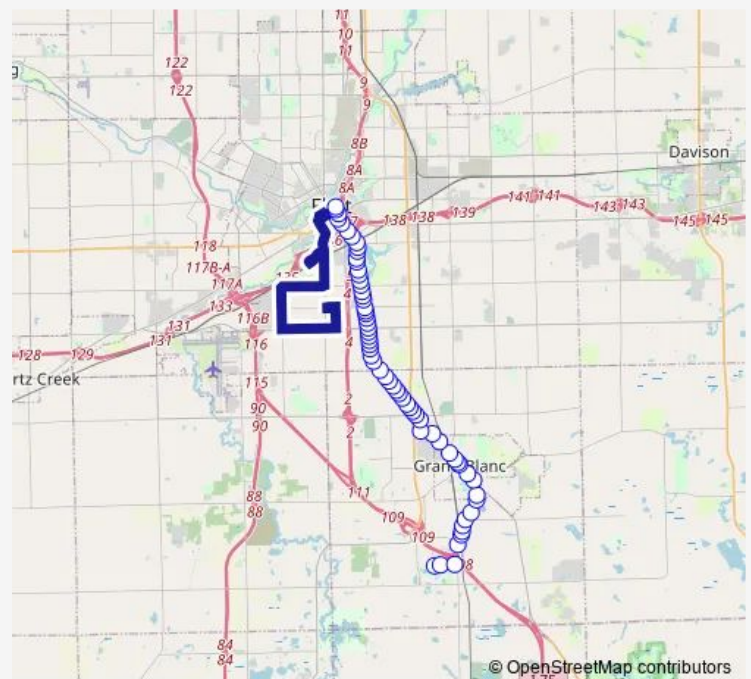

NBD Saginaw at Perry

NBD Saginaw at Grand Blanc

NBD Saginaw at Old Bridge

NBD Saginaw at Pleasantview

NBD Saginaw at Center

NBD Saginaw at GM Plant

NBD Saginaw at Frederick

SBD Saginaw at Sams

NBD Saginaw at Edwards

### Route schedule

Genesys Health Park — MTA Transit Center

Monday 06:30-23:00

Tuesday 06:30-23:00

Wednesday 06:30-23:00

Thursday 06:30-23:00

Friday 06:30-23:00

Saturday 07:00-23:00

### Route info

Direction: Genesys Health Park

Stops: 64

Trip Duration: 0 hour 25 min

8 — South Saginaw

NBD Saginaw at Hill

NBD Saginaw at Dort

NBD Saginaw at Beulah