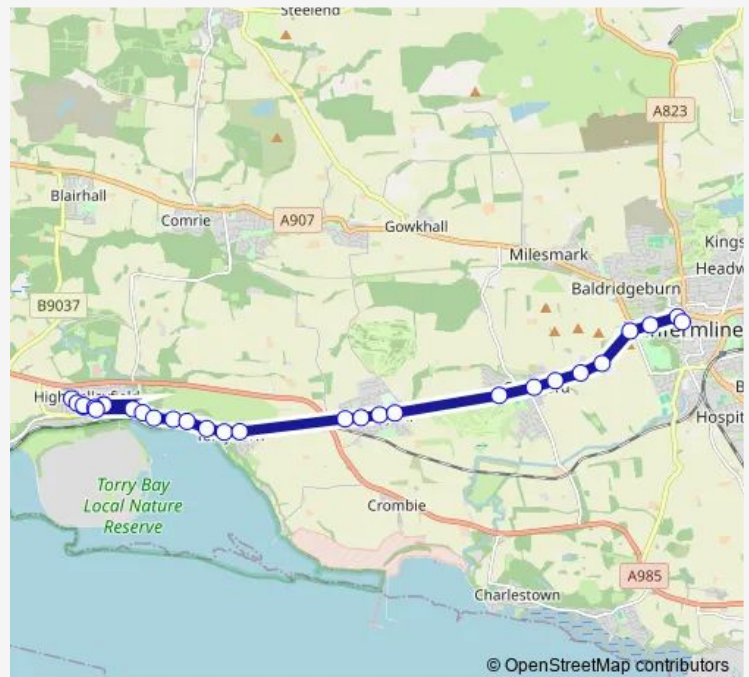

Bus 8 Dunfermline - High Valleyfield or Alloa

[Go to website](#)

Direction

Bus Station — Health Centre

29 stops

[Open route schedule](#)

- Bus Station
- Maitland Street
- Urquhart Crescent
- Urquhart Farm
- Urquhart
- Lyne Grove
- Beechwood
- Lundin Road
- Douglas Drive
- War Memorial
- Brandy Riggs
- Muirside Grove
- Glen Moriston Drive
- Parish Church
- Eilean Lane
- The Ness
- Tinian Crescent
- Main Street
- Durham Terrace
- Rosemill Court
- Newmills Bridge

Route info

Direction: Bus Station

Stops: 29

Trip Duration: 0 hour 23 min

8 — Dunfermline - High Valleyfield or Alloa

Chapel Street

Woodhead Street

St Serfs Primary

Dunimarle Street

Woodhead Street

Valleyfield Avenue

Community Centre

Health Centre

Direction

Health Centre — Bus Station

29 stops

Friday 05:37-18:37

Saturday 06:37-18:37

Sunday —

Route info

Direction: Health Centre

Stops: 29

Trip Duration: 0 hour 28 min

Urquhart Crescent