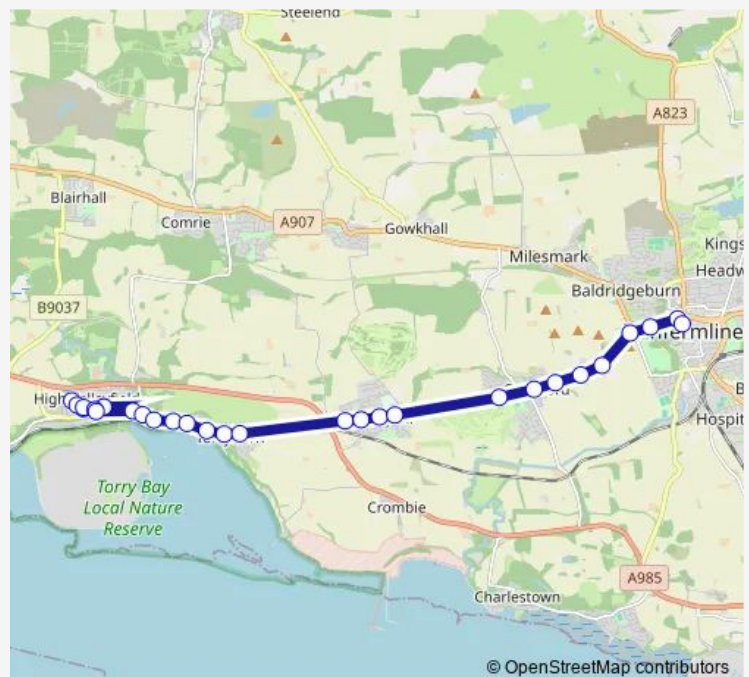

Bus 8 Dunfermline - High Valleyfield or Alloa

[Go to website](#)

Direction

Bus Station — Health Centre

29 stops

[Open route schedule](#)

- Bus Station
- Maitland Street
- Urquhart Crescent
- Urquhart Farm
- Urquhart
- Lyne Grove
- Beechwood
- Lundin Road
- Douglas Drive
- War Memorial
- Brandy Riggs
- Muirside Grove
- Glen Moriston Drive
- Parish Church
- Eilean Lane
- The Ness
- Tinian Crescent
- Main Street
- Durham Terrace
- Rosemill Court
- Newmills Bridge

Stops: 29

Trip Duration: 0 hour 23 min

8 — Dunfermline - High Valleyfield or Alloa

Chapel Street

Woodhead Street

St Serfs Primary

Dunimarle Street

Woodhead Street

Valleyfield Avenue

Community Centre

Health Centre

Direction

Health Centre — Bus Station

29 stops

[Open route schedule](#)

Health Centre

Woodhead Street

St Serfs Primary

Dunimarle Street

Woodhead Street

Health Centre

Chapel Street

Valleyfield Avenue

Newmills Bridge