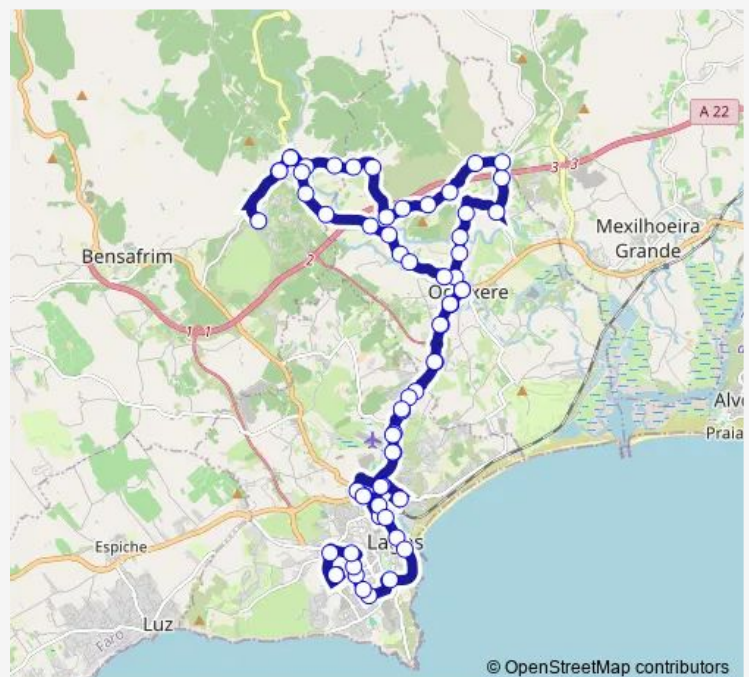

### Route schedule

Terminal Rodoviário — ES Gil Eanes

Monday	07:00
Tuesday	07:00
Wednesday	07:00
Thursday	07:00
Friday	07:00
Saturday	07:00-18:51
Sunday	—

### Route info

Direction: Terminal Rodoviário

Stops: 64

Trip Duration: 1 hour 20 min

Farta Vacas (X)

Monte Ruivo / Bemparece

Monte Ruivo

Arneiro da Lage