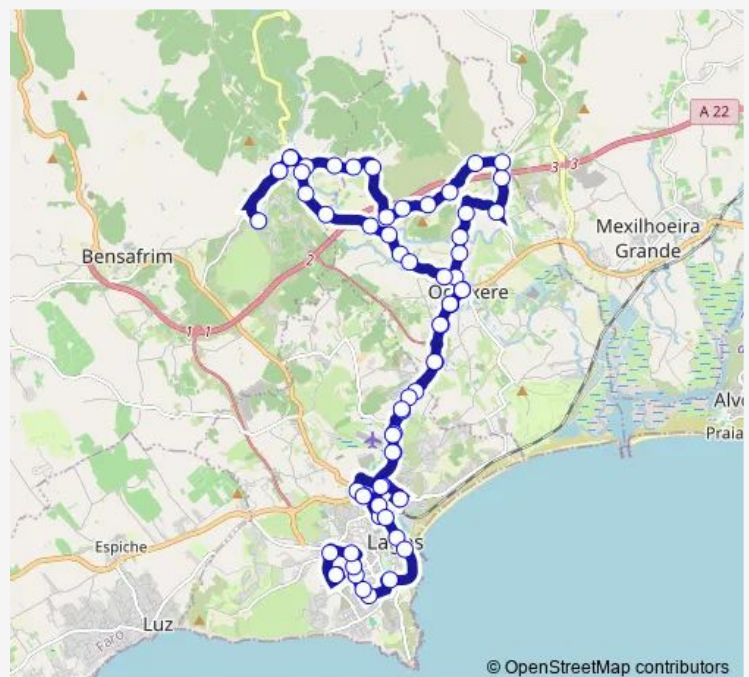

Alfarrobeira / Pedra Branca

Farta Vacas 1

Farta Vacas 2

Route schedule

Terminal Rodoviário — ES Gil Eanes

Monday	07:00
Tuesday	07:00
Wednesday	07:00
Thursday	07:00
Friday	07:00
Saturday	07:00-18:51
Sunday	—

Route info

Direction: Terminal Rodoviário

Stops: 64

Trip Duration: 1 hour 20 min

8 — Onda Lilás

BusMaps

Farta Vacas (X)

Monte Ruivo / Bemparece