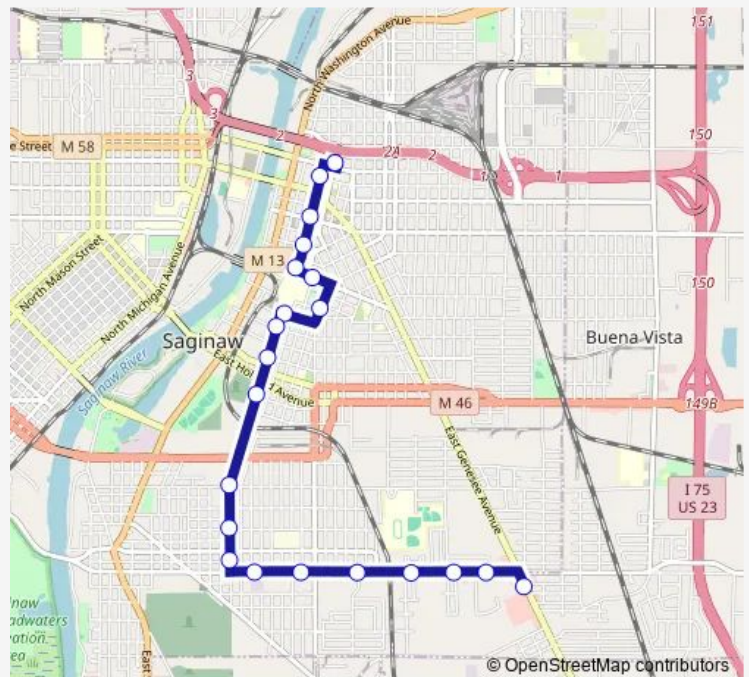

### Route schedule

Stars Plaza — O'Reilly Auto Parts (Dixie Hwy)

Monday 05:00-20:00

Tuesday 05:00-20:00

Wednesday 05:00-20:00

Thursday 05:00-20:00

Friday 05:00-20:00

Saturday —

### Route info

Direction: Stars Plaza

Stops: 21

Trip Duration: 0 hour 18 min

8 — Jefferson/Hess/Sheridan

**Direction**

O'Reilly Auto Parts (Dixie Hwy) — Stars Plaza

32 stops

[Open route schedule](#)

O'Reilly Auto Parts (Dixie Hwy)

Hess @ Rent-A-Center

Hess/Beulah

Hess/Ray

Birch Park (Hess Ave)

Gallagher/Beechwood

Gallagher/Collingwood

## Route info

Direction: O'Reilly Auto Parts (Dixie Hwy)

Stops: 32

Trip Duration: 0 hour 32 min

Warren/Emerson

Warren/Cherry

Maplewood Manor

Warren/Janes